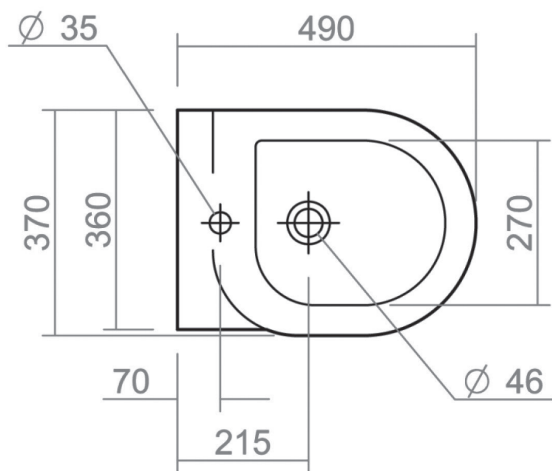

RICHMOND COLLECTION

Wall mounted bidet

Silverdale Ltd
Silverdale Road,
Newcastle Under Lyme,
Staffordshire,
ST5 6EH.

Telephone: 01782 717 175 Facsimile: 01782 717 166

Email: sales@silverdalebathrooms.co.uk