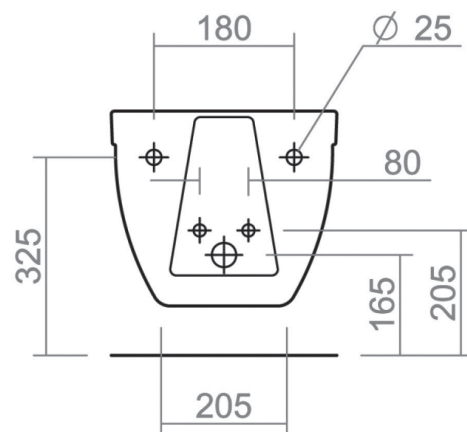

RICHMOND COLLECTION

Wall mounted bidet

Silverdale Ltd
Silverdale Road,
Newcastle Under Lyme,
Staffordshire,
ST5 6EH.

Telephone: 01782 717 175 Facsimile: 01782 717 166

Email: sales@silverdalebathrooms.co.uk