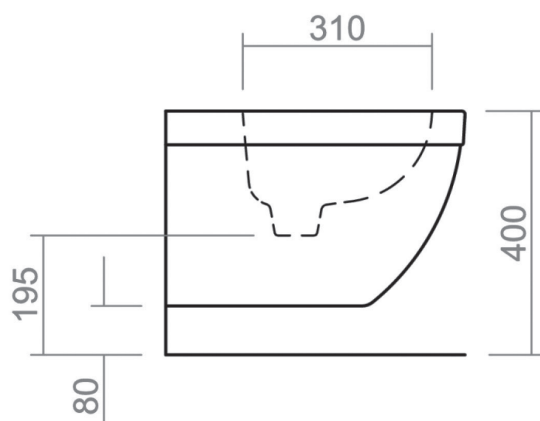

RICHMOND COLLECTION

Wall mounted bidet

Silverdale Ltd
Silverdale Road,
Newcastle Under Lyme,
Staffordshire,
ST5 6EH.

Telephone: 01782 717 175 Facsimile: 01782 717 166

Email: sales@silverdalebathrooms.co.uk