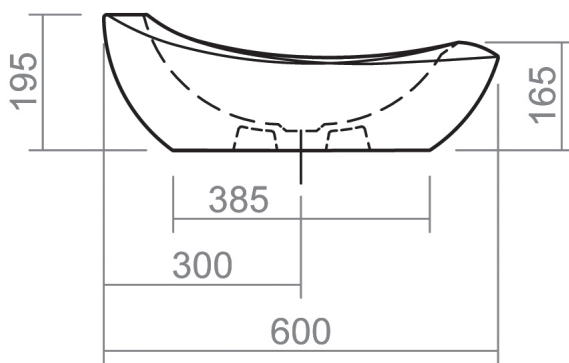

# WINDSOR COLLECTION

Windsor 600mm Basin (0 Tap holes)

Silverdale Ltd  
Silverdale Road,  
Newcastle Under Lyme,  
Staffordshire,  
ST5 6EH.

Telephone: 01782 717 175 Facsimile: 01782 717 166

Email: [sales@silverdalebathrooms.co.uk](mailto:sales@silverdalebathrooms.co.uk)