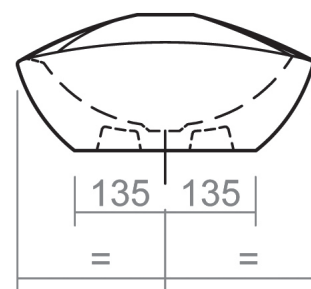

# WINDSOR COLLECTION

Windsor 600mm Basin (0 Tap holes)

Silverdale Ltd  
Silverdale Road,  
Newcastle Under Lyme,  
Staffordshire,  
ST5 6EH.

Telephone: 01782 717 175 Facsimile: 01782 717 166

Email: [sales@silverdalebathrooms.co.uk](mailto:sales@silverdalebathrooms.co.uk)