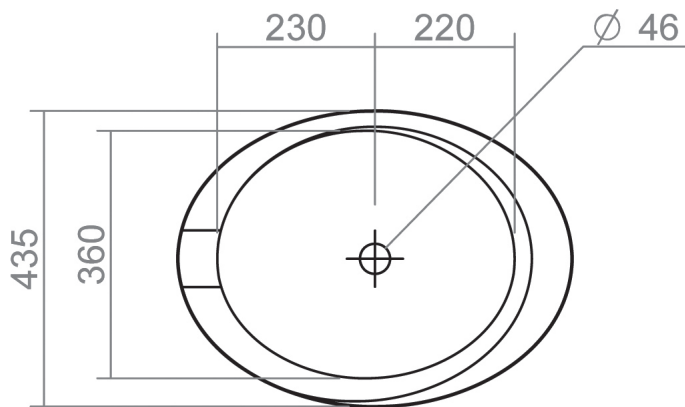

# WINDSOR COLLECTION

Windsor 600mm Basin (0 Tap holes)

Silverdale Ltd  
Silverdale Road,  
Newcastle Under Lyme,  
Staffordshire,  
ST5 6EH.

Telephone: 01782 717 175 Facsimile: 01782 717 166

Email: [sales@silverdalebathrooms.co.uk](mailto:sales@silverdalebathrooms.co.uk)