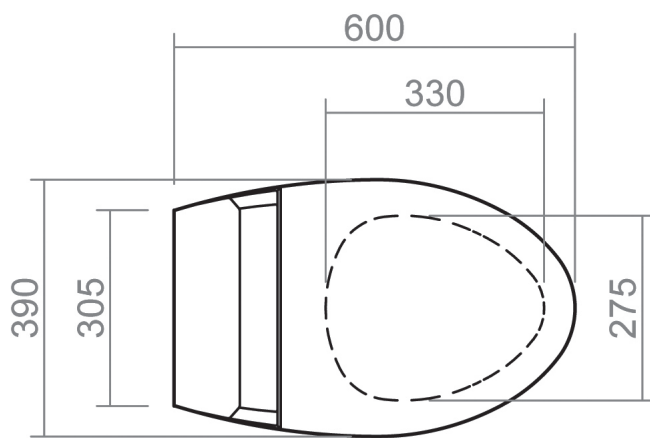

# WINDSOR COLLECTION

Windsor Wall Mounted Bidet (1 Tap hole)

# WINDSOR COLLECTION

SILVERDALE  
GREAT BRITAIN

Windsor Wall Mounted WC Pan (0 Tap holes)

Silverdale Ltd  
Silverdale Road,  
Newcastle Under Lyme,  
Staffordshire,  
ST5 6EH.

Telephone: 01782 717 175 Facsimile: 01782 717 166