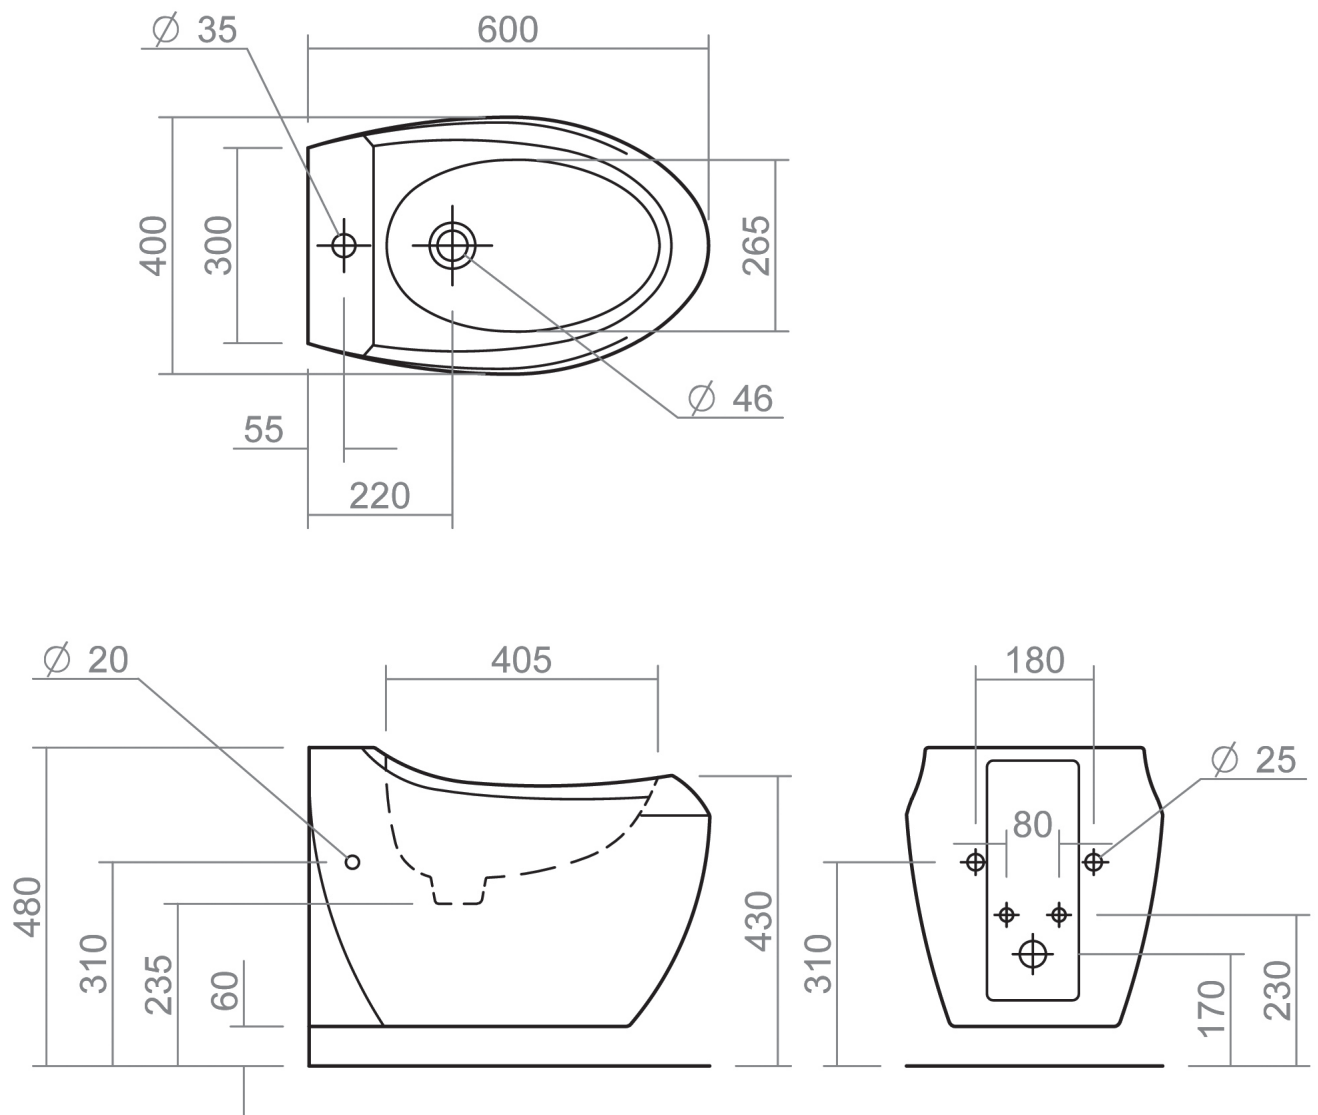

# WINDSOR COLLECTION

SILVERDALE  
GREAT BRITAIN

Windsor Back to Wall Bidet (1Tap hole)

Silverdale Ltd  
Silverdale Road,  
Newcastle Under Lyme,  
Staffordshire,  
ST5 6EH.

Telephone: 01782 717 175 Facsimile: 01782 717 166

# WINDSOR COLLECTION

Windsor Wall Mounted Bidet (1 Tap hole)