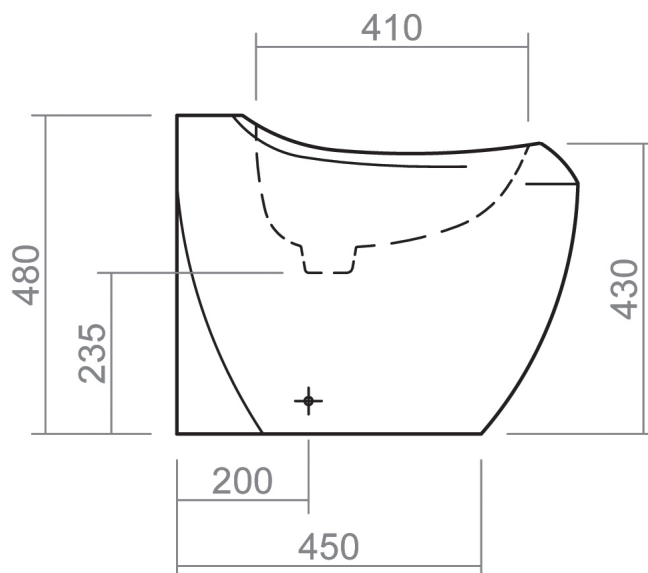

# WINDSOR COLLECTION

Windsor 800mm Basin (0 Tap holes)

Silverdale Ltd  
Silverdale Road,  
Newcastle Under Lyme,  
Staffordshire,  
ST5 6EH.

Telephone: 01782 717 175 Facsimile: 01782 717 166

Email: [sales@silverdalebathrooms.co.uk](mailto:sales@silverdalebathrooms.co.uk)

# WINDSOR COLLECTION

SILVERDALE  
GREAT BRITAIN

Windsor Back to Wall Bidet (1Tap hole)

Silverdale Ltd  
Silverdale Road,  
Newcastle Under Lyme,  
Staffordshire,  
ST5 6EH.

Telephone: 01782 717 175 Facsimile: 01782 717 166