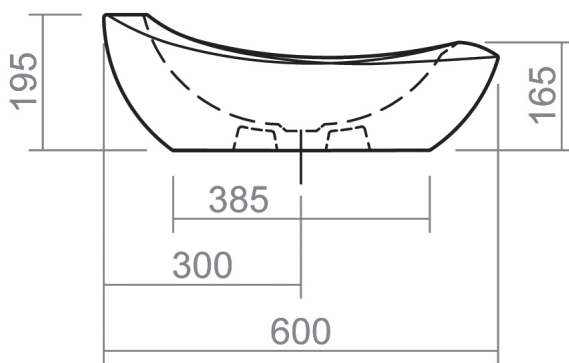

Silverdale Ltd
Silverdale Road,
Newcastle Under Lyme,
Staffordshire,
ST5 6EH.

Telephone: 01782 717 175 Facsimile: 01782 717 166

Email: sales@silverdalebathrooms.co.uk

www.silverdalebathrooms.co.uk