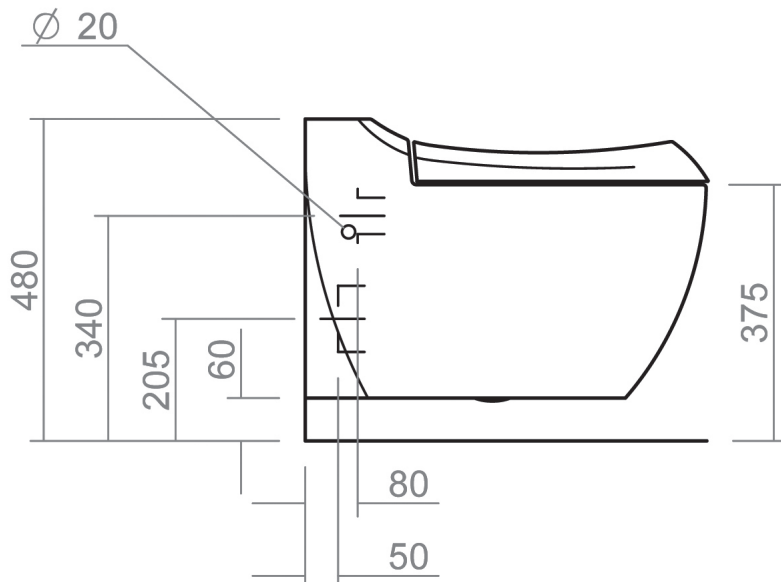

WINDSOR COLLECTION

SILVERDALE
GREAT BRITAIN

Windsor Wall Mounted WC Pan (0 Tap holes)

Silverdale Ltd
Silverdale Road,
Newcastle Under Lyme,
Staffordshire,
ST5 6EH.

Telephone: 01782 717 175 Facsimile: 01782 717 166

Email: sales@silverdalebathrooms.co.uk

www.silverdalebathrooms.co.uk