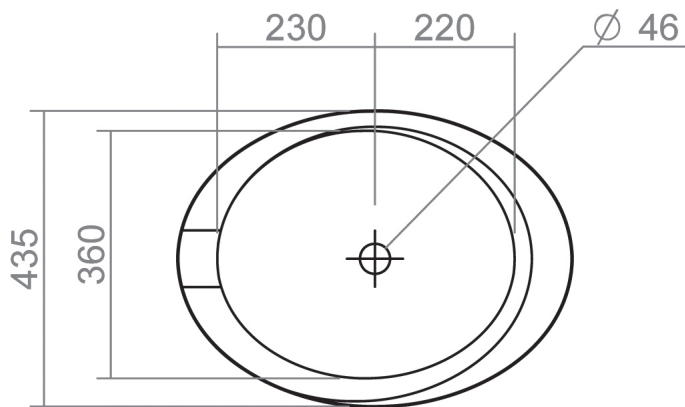

Silverdale Ltd
Silverdale Road,
Newcastle Under Lyme,
Staffordshire,
ST5 6EH.

Telephone: 01782 717 175 Facsimile: 01782 717 166

Email: sales@silverdalebathrooms.co.uk

www.silverdalebathrooms.co.uk