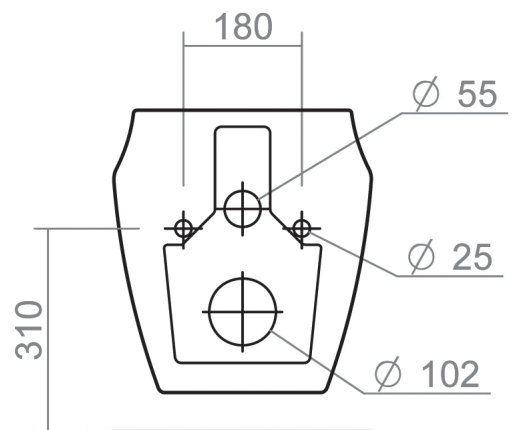

WINDSOR COLLECTION

SILVERDALE
GREAT BRITAIN

Windsor Wall Mounted WC Pan (0 Tap holes)

Silverdale Ltd
Silverdale Road,
Newcastle Under Lyme,
Staffordshire,
ST5 6EH.

Telephone: 01782 717 175 Facsimile: 01782 717 166

Email: sales@silverdalebathrooms.co.uk

www.silverdalebathrooms.co.uk