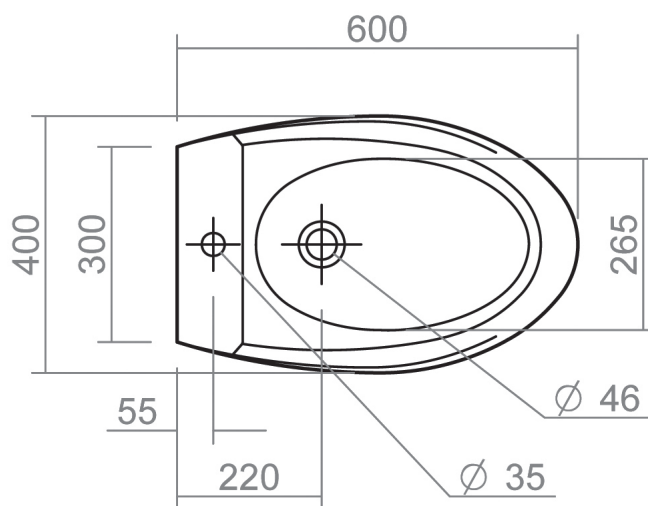

WINDSOR COLLECTION

SILVERDALE
GREAT BRITAIN

Windsor Back to Wall Bidet (1Tap hole)

Silverdale Ltd
Silverdale Road,
Newcastle Under Lyme,
Staffordshire,
ST5 6EH.

Telephone: 01782 717 175 Facsimile: 01782 717 166