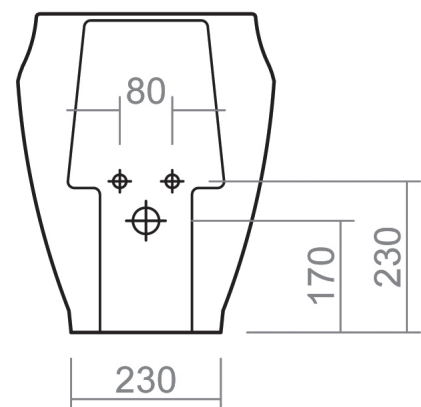

WINDSOR COLLECTION

SILVERDALE
GREAT BRITAIN

Windsor Back to Wall Bidet (1Tap hole)

Silverdale Ltd
Silverdale Road,
Newcastle Under Lyme,
Staffordshire,
ST5 6EH.

Telephone: 01782 717 175 Facsimile: 01782 717 166