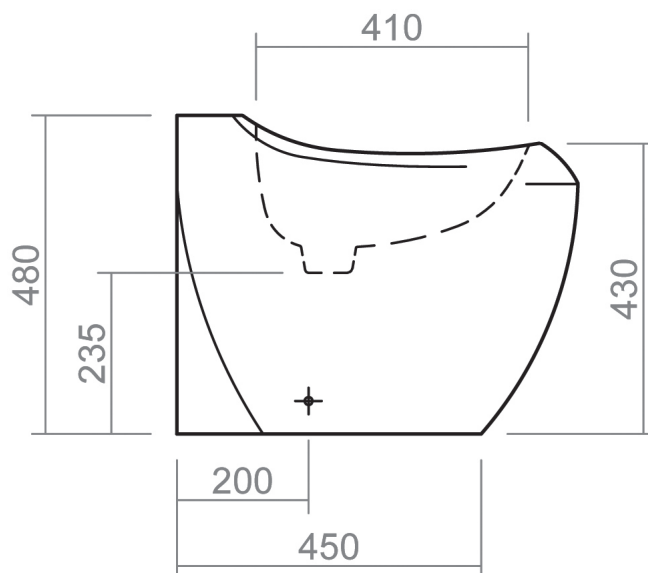

WINDSOR COLLECTION

SILVERDALE
GREAT BRITAIN

Windsor Back to Wall Bidet (1Tap hole)

Silverdale Ltd
Silverdale Road,
Newcastle Under Lyme,
Staffordshire,
ST5 6EH.

Telephone: 01782 717 175 Facsimile: 01782 717 166