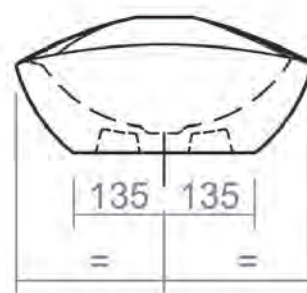

Silverdale Ltd
Silverdale Road,
Newcastle Under Lyme,
Staffordshire,
ST5 6EH.

Telephone: 01782 717 175 Facsimile: 01782 717 166

Email: sales@silverdalebathrooms.co.uk

www.silverdalebathrooms.co.uk