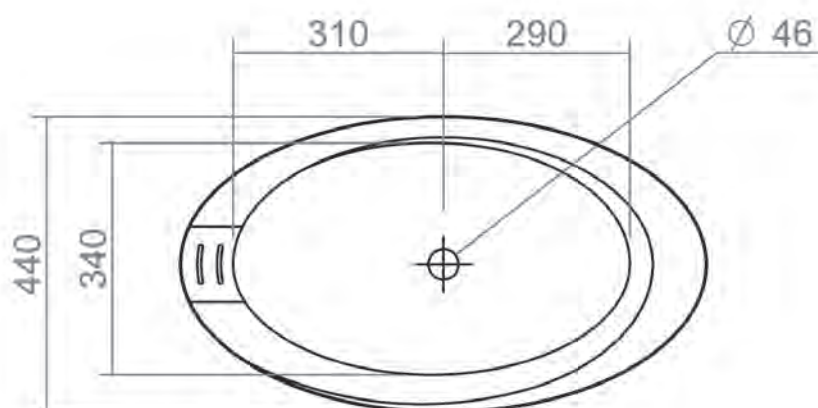

## COLLECTION

Windsor 800mm Basin (0 Tap holes)

Silverdale Ltd  
Silverdale Road,  
Newcastle Under Lyme,  
Staffordshire,  
ST5 6EH.

Telephone: 01782 717 175 Facsimile: 01782 717 166

Email: [sales@silverdalebathrooms.co.uk](mailto:sales@silverdalebathrooms.co.uk)