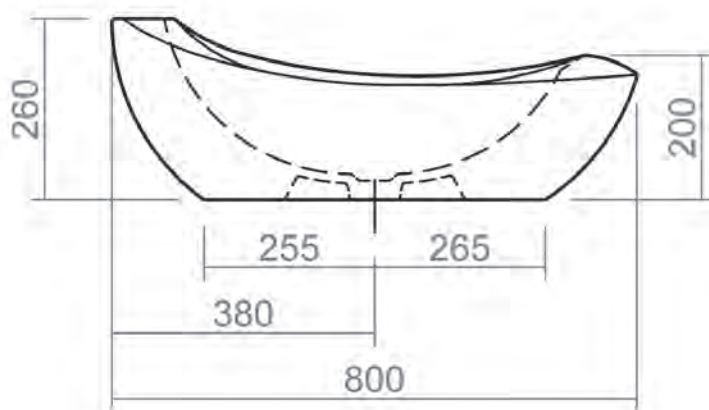

## COLLECTION

Windsor 800mm Basin (0 Tap holes)

Silverdale Ltd  
Silverdale Road,  
Newcastle Under Lyme,  
Staffordshire,  
ST5 6EH.

Telephone: 01782 717 175 Facsimile: 01782 717 166

Email: [sales@silverdalebathrooms.co.uk](mailto:sales@silverdalebathrooms.co.uk)