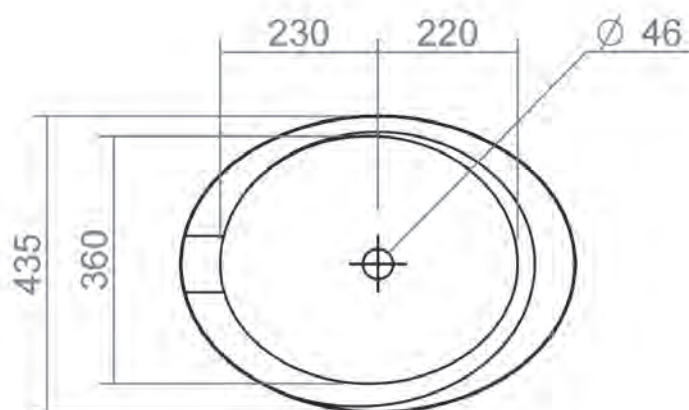

Silverdale Ltd
Silverdale Road,
Newcastle Under Lyme,
Staffordshire,
ST5 6EH.

Telephone: 01782 717 175 Facsimile: 01782 717 166

Email: sales@silverdalebathrooms.co.uk

www.silverdalebathrooms.co.uk