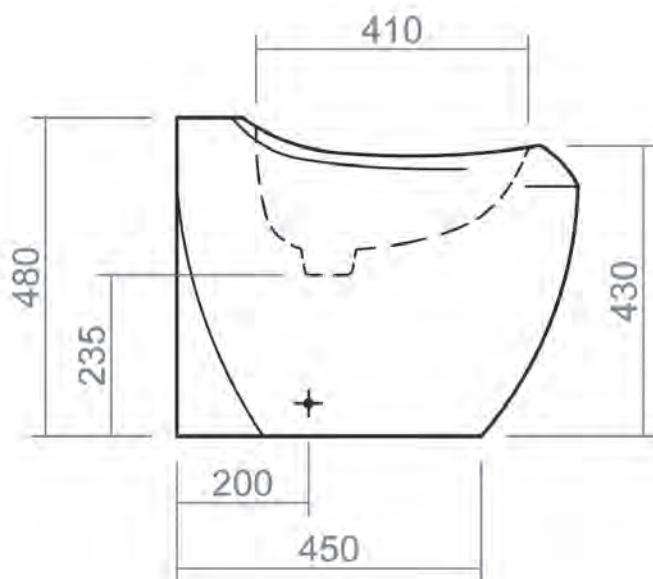

WINDSOR COLLECTION

SILVERDALE
GREAT BRITAIN

Windsor Back to Wall Bidet (1Tap hole)

Silverdale Ltd
Silverdale Road,
Newcastle Under Lyme,
Staffordshire,
ST5 6EH.

Telephone: 01782 717 175 Facsimile: 01782 717 166

Email: sales@silverdalebathrooms.co.uk

www.silverdalebathrooms.co.uk