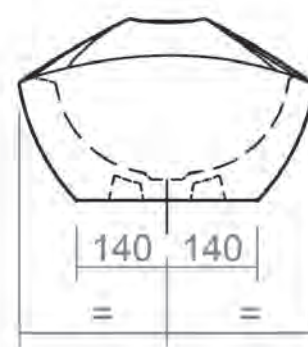

## COLLECTION

Windsor 800mm Basin (0 Tap holes)

Silverdale Ltd  
Silverdale Road,  
Newcastle Under Lyme,  
Staffordshire,  
ST5 6EH.

Telephone: 01782 717 175 Facsimile: 01782 717 166

Email: [sales@silverdalebathrooms.co.uk](mailto:sales@silverdalebathrooms.co.uk)