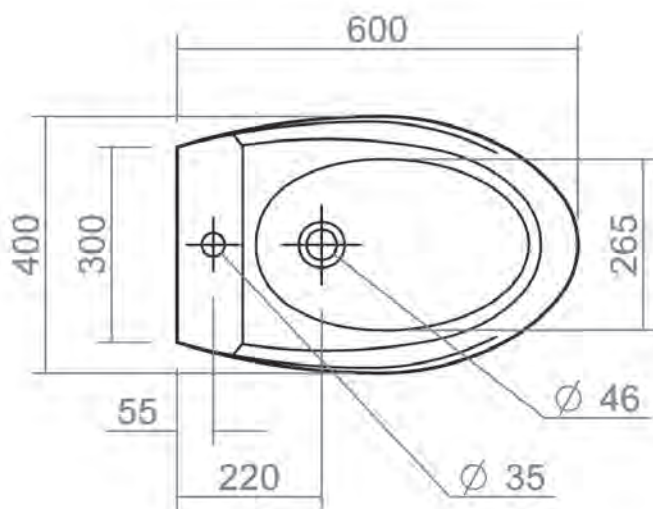

WINDSOR COLLECTION

SILVERDALE
GREAT BRITAIN

Windsor Back to Wall Bidet (1Tap hole)

Silverdale Ltd
Silverdale Road,
Newcastle Under Lyme,
Staffordshire,
ST5 6EH.

Telephone: 01782 717 175 Facsimile: 01782 717 166

Email: sales@silverdalebathrooms.co.uk

www.silverdalebathrooms.co.uk