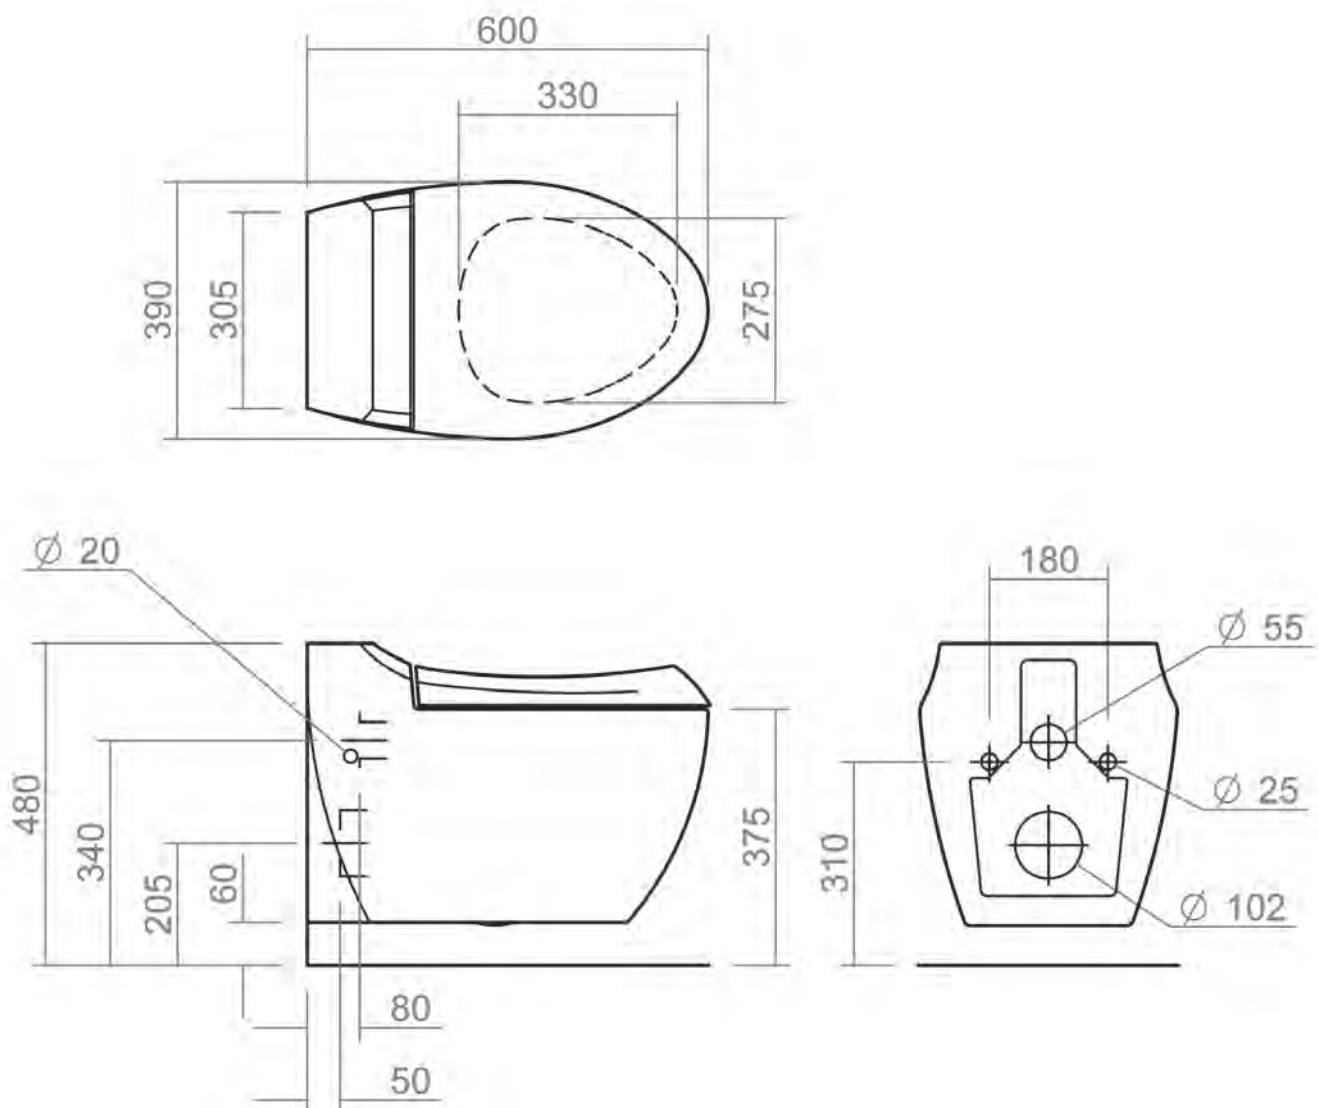

WINDSOR COLLECTION

Silverdale Ltd
Silverdale Road,
Newcastle Under Lyme,
Staffordshire,
ST5 6EH.

Telephone: 01782 717 175 Facsimile: 01782 717 166

Email: sales@silverdalebathrooms.co.uk

www.silverdalebathrooms.co.uk