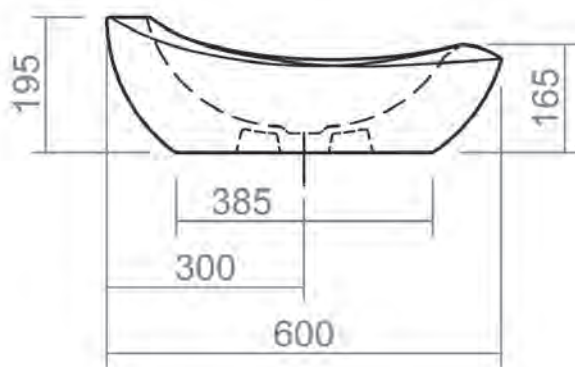

Silverdale Ltd
Silverdale Road,
Newcastle Under Lyme,
Staffordshire,
ST5 6EH.

Telephone: 01782 717 175 Facsimile: 01782 717 166

Email: sales@silverdalebathrooms.co.uk

www.silverdalebathrooms.co.uk