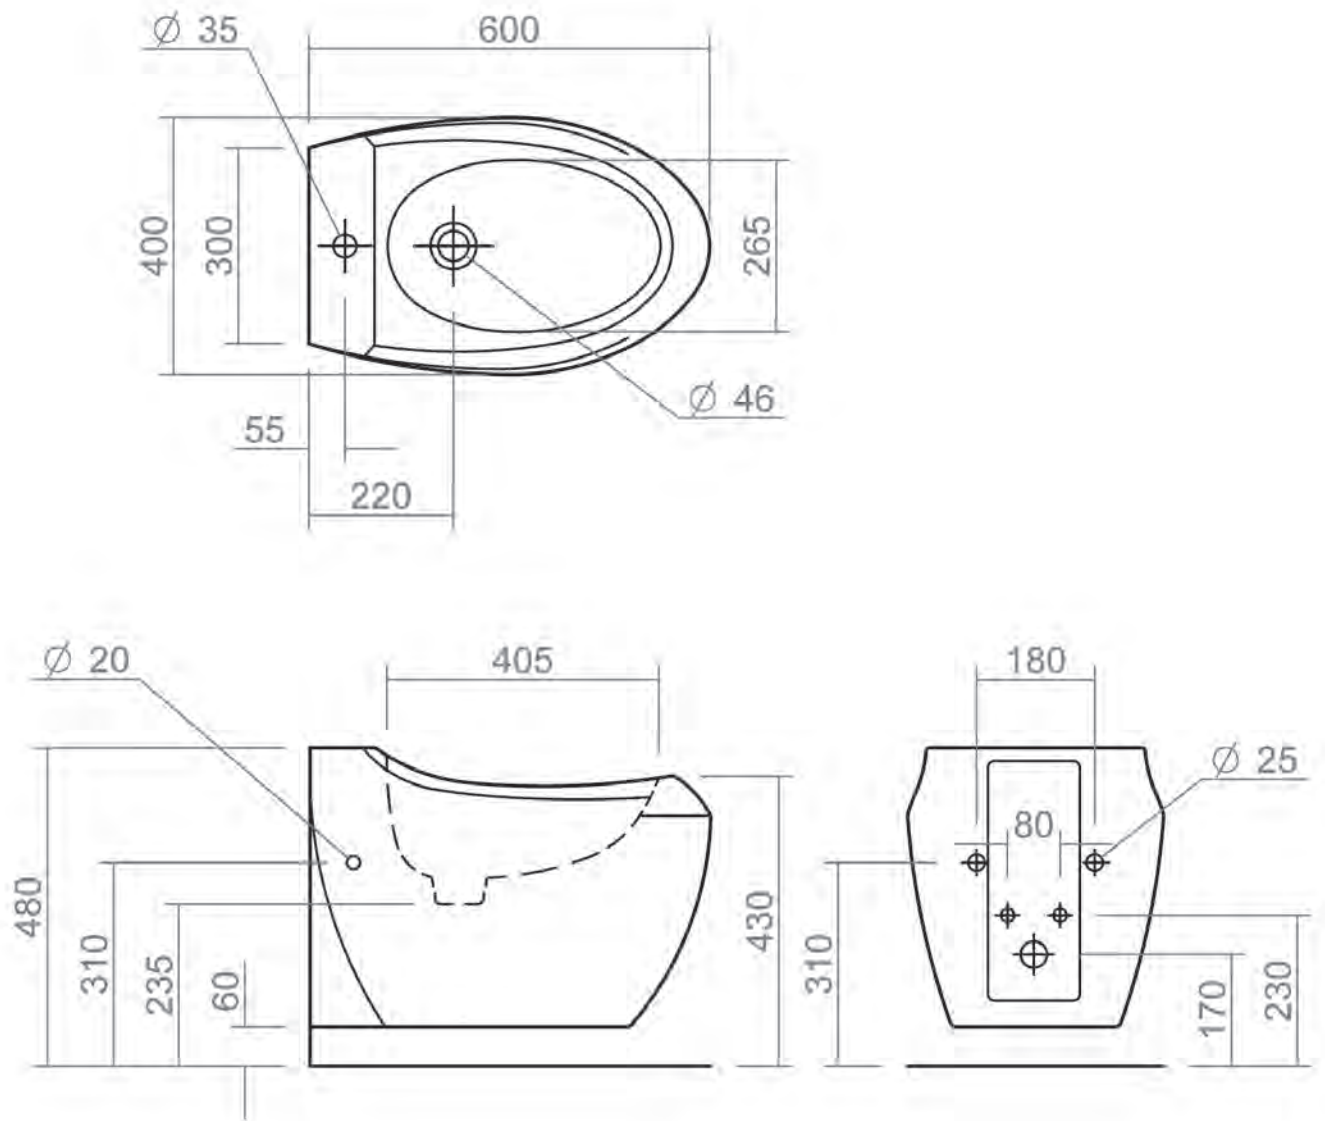

Windsor Wall Mounted WC Pan (0 Tap holes)

WINDSOR COLLECTION

Silverdale Ltd
Silverdale Road,
Newcastle Under Lyme,
Staffordshire,
ST5 6EH.

Telephone: 01782 717 175 Facsimile: 01782 717 166

Email: sales@silverdalebathrooms.co.uk

www.silverdalebathrooms.co.uk