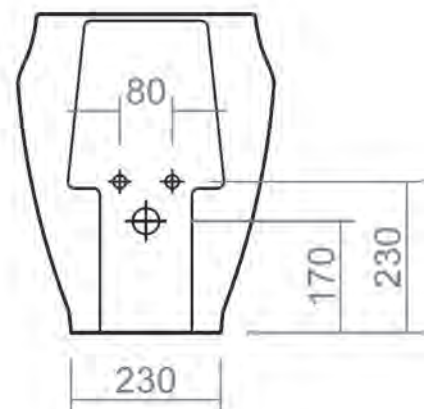

Windsor Wall Mounted Bidet (1 Tap hole)

WINDSOR COLLECTION

SILVERDALE
GREAT BRITAIN

Windsor Back to Wall Bidet (1Tap hole)

Silverdale Ltd
Silverdale Road,
Newcastle Under Lyme,
Staffordshire,
ST5 6EH.

Telephone: 01782 717 175 Facsimile: 01782 717 166

Email: sales@silverdalebathrooms.co.uk

www.silverdalebathrooms.co.uk