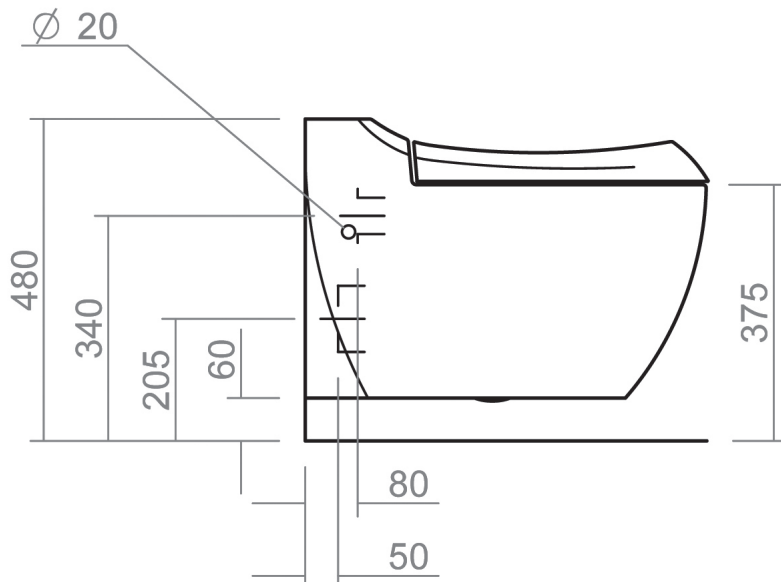

# WINDSOR COLLECTION

SILVERDALE  
GREAT BRITAIN

Windsor Wall Mounted WC Pan (0 Tap holes)

Silverdale Ltd  
Silverdale Road,  
Newcastle Under Lyme,  
Staffordshire,  
ST5 6EH.

Telephone: 01782 717 175 Facsimile: 01782 717 166