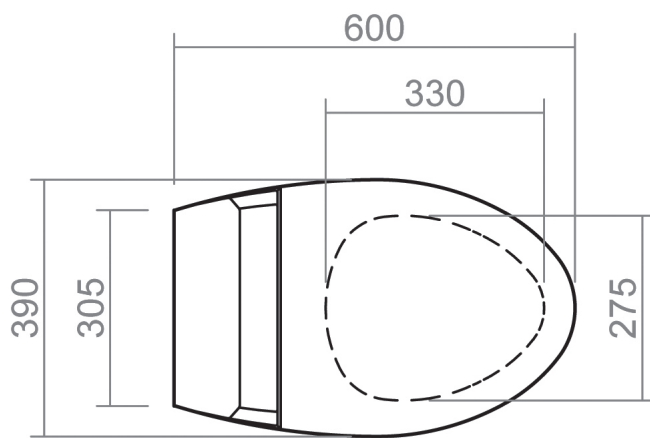

# WINDSOR COLLECTION

SILVERDALE  
GREAT BRITAIN

Windsor Wall Mounted WC Pan (0 Tap holes)

Silverdale Ltd  
Silverdale Road,  
Newcastle Under Lyme,  
Staffordshire,  
ST5 6EH.

Telephone: 01782 717 175 Facsimile: 01782 717 166