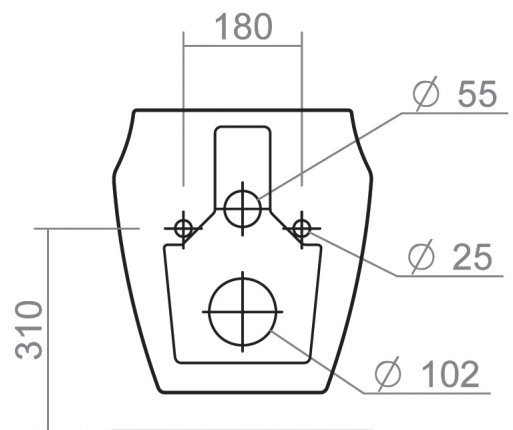

# WINDSOR COLLECTION

SILVERDALE  
GREAT BRITAIN

Windsor Wall Mounted WC Pan (0 Tap holes)

Silverdale Ltd  
Silverdale Road,  
Newcastle Under Lyme,  
Staffordshire,  
ST5 6EH.

Telephone: 01782 717 175 Facsimile: 01782 717 166