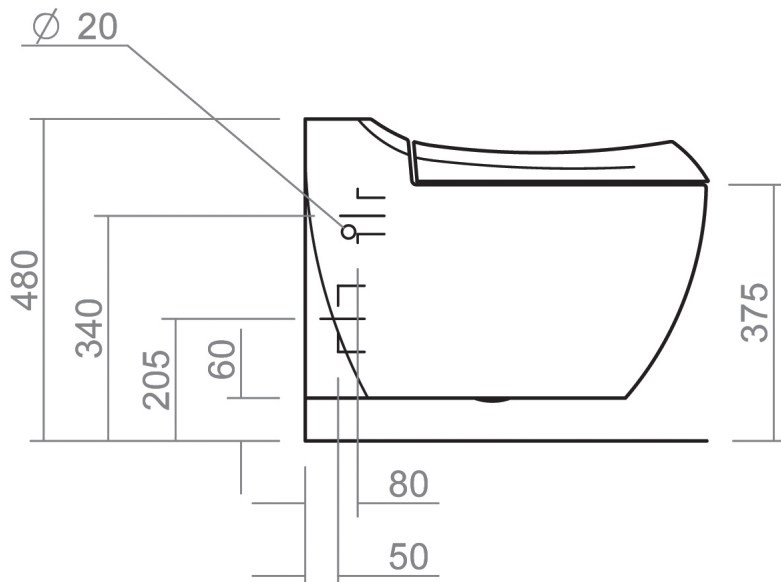

WINDSOR COLLECTION

SILVERDALE
GREAT BRITAIN

Windsor Wall Mounted WC Pan (0 Tap holes)

Silverdale Ltd
Silverdale Road,
Newcastle Under Lyme,
Staffordshire,
ST5 6EH.

Telephone: 01782 717 175 Facsimile: 01782 717 166