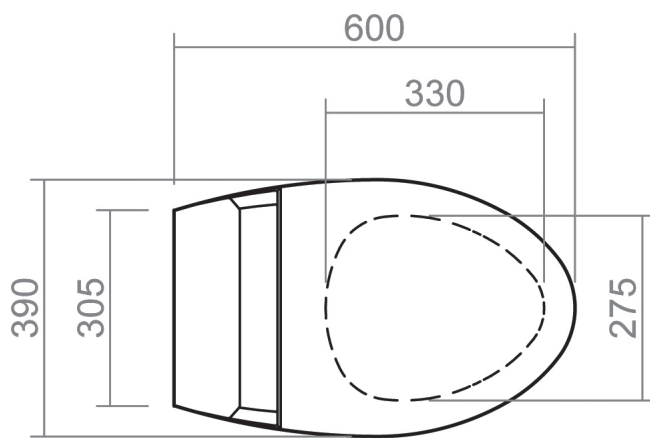

WINDSOR COLLECTION

SILVERDALE
GREAT BRITAIN

Windsor Wall Mounted WC Pan (0 Tap holes)

Silverdale Ltd
Silverdale Road,
Newcastle Under Lyme,
Staffordshire,
ST5 6EH.

Telephone: 01782 717 175 Facsimile: 01782 717 166