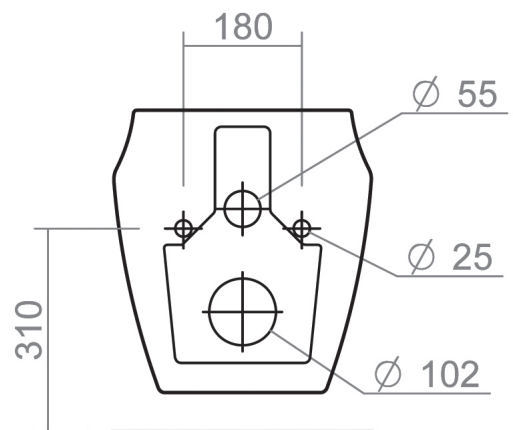

WINDSOR COLLECTION

SILVERDALE
GREAT BRITAIN

Windsor Wall Mounted WC Pan (0 Tap holes)

Silverdale Ltd
Silverdale Road,
Newcastle Under Lyme,
Staffordshire,
ST5 6EH.

Telephone: 01782 717 175 Facsimile: 01782 717 166