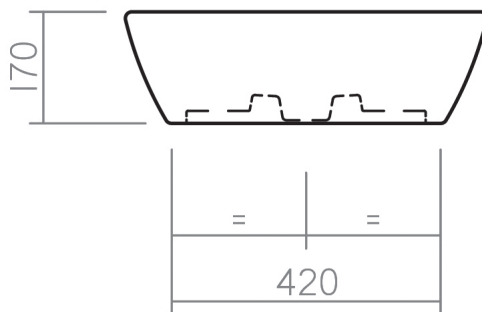

ASCOT COLLECTION

SILVERDALE
GREAT BRITAIN

550mm countertop basin

Silverdale Ltd
Silverdale Road,
Newcastle Under Lyme,
Staffordshire,
ST5 6EH.

Telephone: 01782 717 175 Facsimile: 01782 717 166

Email: sales@silverdalebathrooms.co.uk