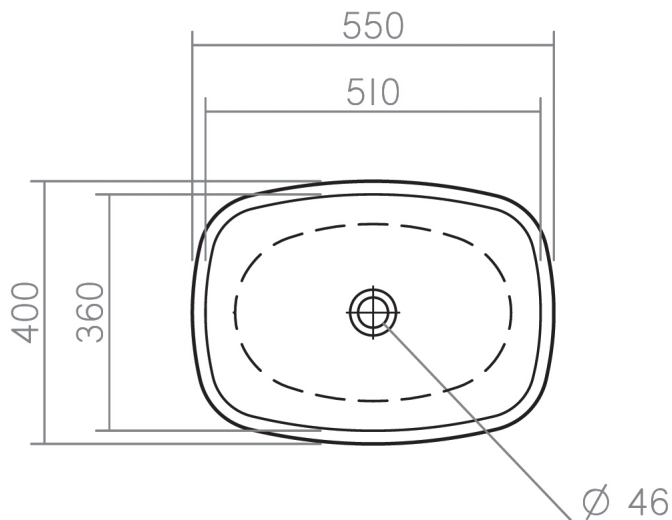

ASCOT COLLECTION

SILVERDALE
GREAT BRITAIN

550mm countertop basin

Silverdale Ltd
Silverdale Road,
Newcastle Under Lyme,
Staffordshire,
ST5 6EH.

Telephone: 01782 717 175 Facsimile: 01782 717 166

Email: sales@silverdalebathrooms.co.uk