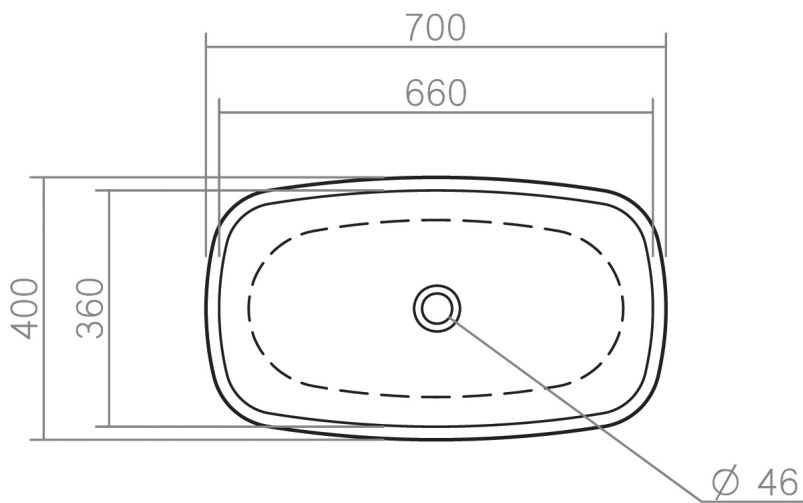

ASCOT COLLECTION

SILVERDALE
GREAT BRITAIN

700mm countertop basin

Silverdale Ltd
Silverdale Road,
Newcastle Under Lyme,
Staffordshire,
ST5 6EH.

Telephone: 01782 717 175 Facsimile: 01782 717 166

Email: sales@silverdalebathrooms.co.uk