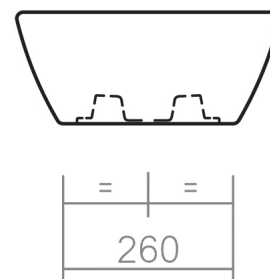

ASCOT COLLECTION

SILVERDALE
GREAT BRITAIN

700mm countertop basin

Silverdale Ltd
Silverdale Road,
Newcastle Under Lyme,
Staffordshire,
ST5 6EH.

Telephone: 01782 717 175 Facsimile: 01782 717 166

Email: sales@silverdalebathrooms.co.uk