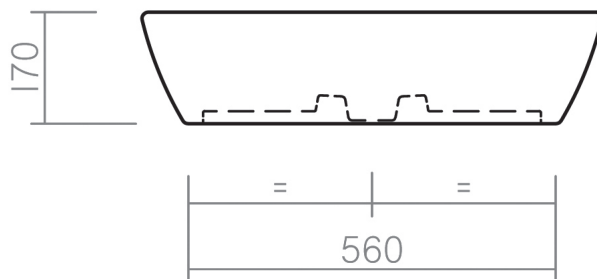

ASCOT COLLECTION

SILVERDALE
GREAT BRITAIN

700mm countertop basin

Silverdale Ltd
Silverdale Road,
Newcastle Under Lyme,
Staffordshire,
ST5 6EH.

Telephone: 01782 717 175 Facsimile: 01782 717 166

Email: sales@silverdalebathrooms.co.uk