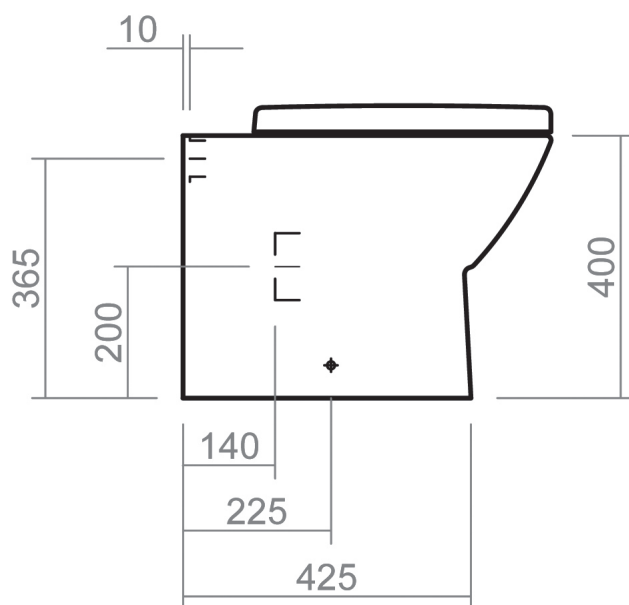

ASCOT COLLECTION

SILVERDALE
GREAT BRITAIN

Back to wall WC pan

Silverdale Ltd
Silverdale Road,
Newcastle Under Lyme,
Staffordshire,
ST5 6EH.

Telephone: 01782 717 175 Facsimile: 01782 717 166

Email: sales@silverdalebathrooms.co.uk