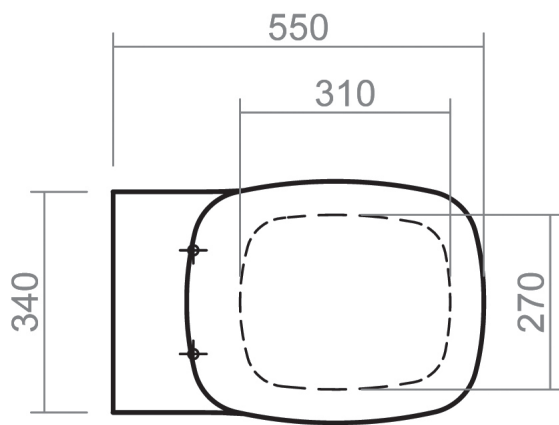

ASCOT COLLECTION

SILVERDALE
GREAT BRITAIN

Back to wall WC pan

Silverdale Ltd
Silverdale Road,
Newcastle Under Lyme,
Staffordshire,
ST5 6EH.

Telephone: 01782 717 175 Facsimile: 01782 717 166

Email: sales@silverdalebathrooms.co.uk