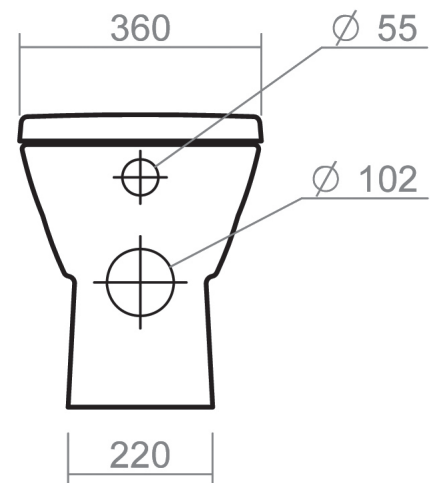

ASCOT COLLECTION

SILVERDALE
GREAT BRITAIN

Back to wall WC pan

Silverdale Ltd
Silverdale Road,
Newcastle Under Lyme,
Staffordshire,
ST5 6EH.

Telephone: 01782 717 175 Facsimile: 01782 717 166

Email: sales@silverdalebathrooms.co.uk