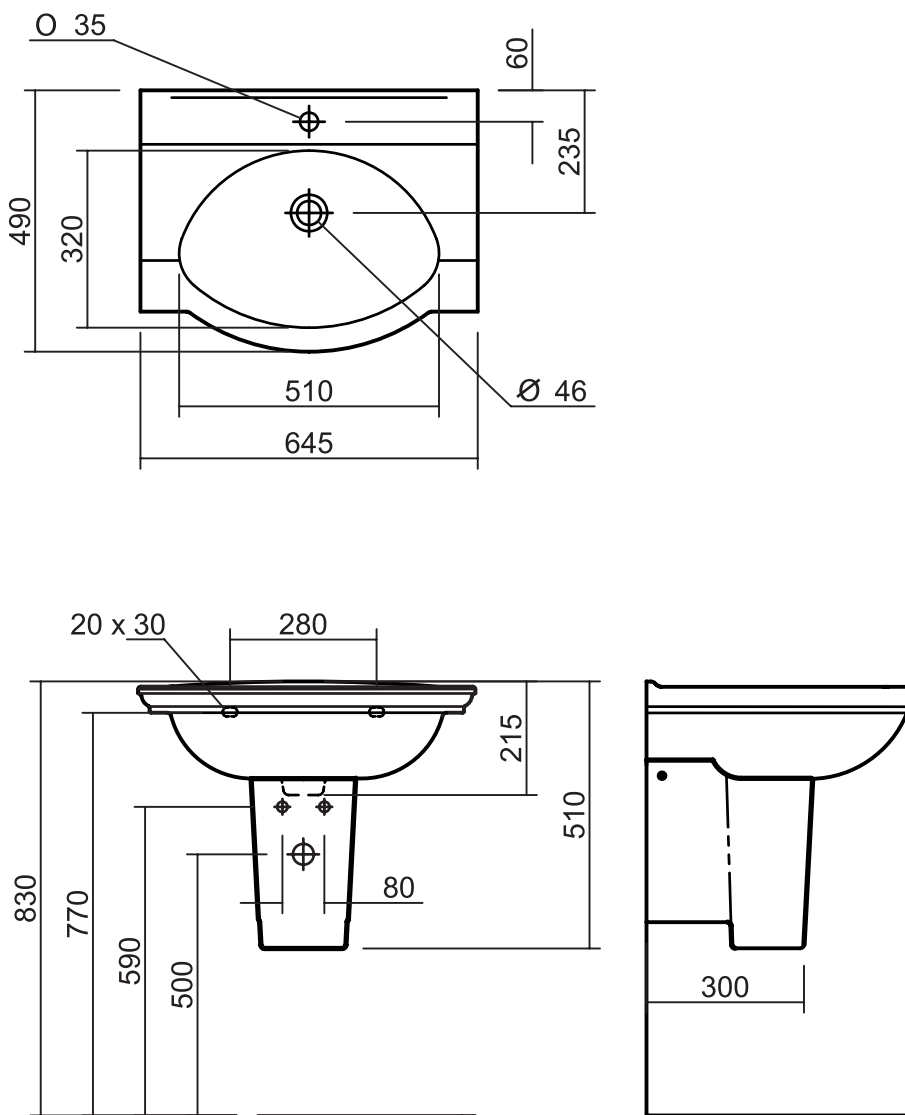

DAMEA BASIN WITH SEMI PEDESTAL

Silverdale Bathrooms

Silverdale Road, Newcastle Under Lyme, Staffordshire, ST5 6EL.

Telephone: 01782 717175 Facsimile: 01782 717166

Email: sales@silverdalebathrooms.co.uk

www.silverdalebathrooms.co.uk