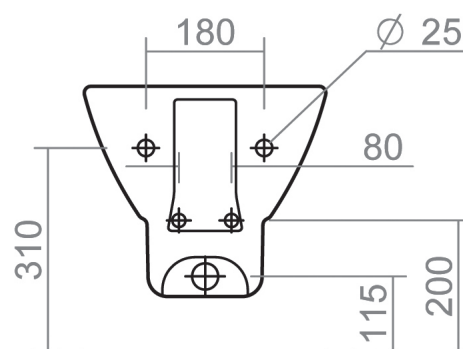

ASCOT COLLECTION

SILVERDALE
GREAT BRITAIN

Wall mounted bidet

Silverdale Ltd
Silverdale Road,
Newcastle Under Lyme,
Staffordshire,
ST5 6EH.

Telephone: 01782 717 175 Facsimile: 01782 717 166

Email: sales@silverdalebathrooms.co.uk