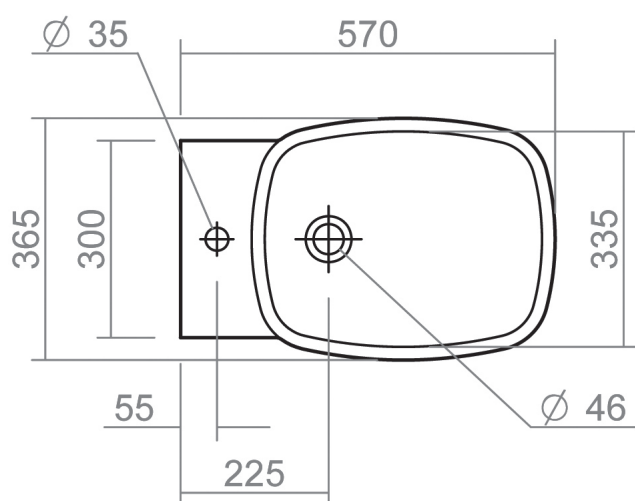

ASCOT COLLECTION

SILVERDALE
GREAT BRITAIN

Wall mounted bidet

Silverdale Ltd
Silverdale Road,
Newcastle Under Lyme,
Staffordshire,
ST5 6EH.

Telephone: 01782 717 175 Facsimile: 01782 717 166

Email: sales@silverdalebathrooms.co.uk