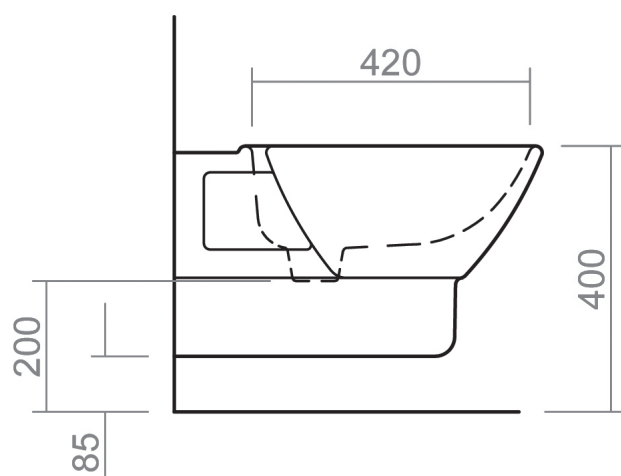

ASCOT COLLECTION

SILVERDALE
GREAT BRITAIN

Wall mounted bidet

Silverdale Ltd
Silverdale Road,
Newcastle Under Lyme,
Staffordshire,
ST5 6EH.

Telephone: 01782 717 175 Facsimile: 01782 717 166

Email: sales@silverdalebathrooms.co.uk