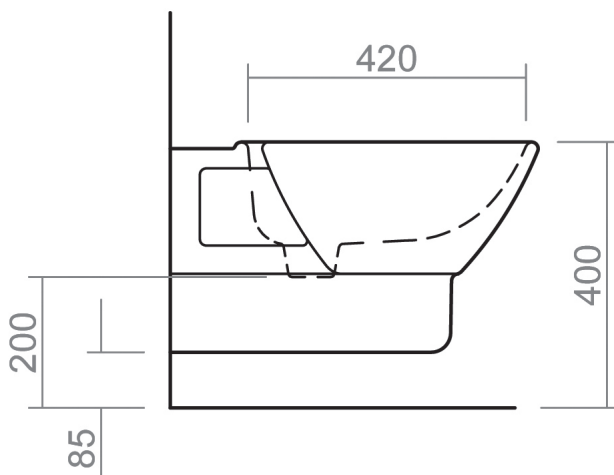

ASCOT COLLECTION

SILVERDALE
GREAT BRITAIN

Wall mounted bidet

Silverdale Ltd
Silverdale Road,
Newcastle Under Lyme,
Staffordshire,
ST5 6EH.

Telephone: 01782 717 175 Facsimile: 01782 717 166

Email: sales@silverdalebathrooms.co.uk