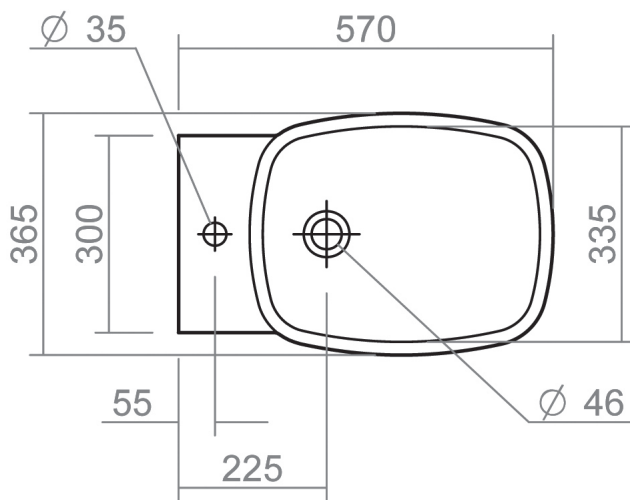

ASCOT COLLECTION

SILVERDALE
GREAT BRITAIN

Wall mounted bidet

Silverdale Ltd
Silverdale Road,
Newcastle Under Lyme,
Staffordshire,
ST5 6EH.

Telephone: 01782 717 175 Facsimile: 01782 717 166

Email: sales@silverdalebathrooms.co.uk