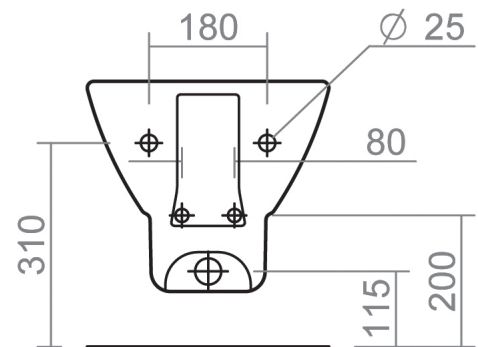

ASCOT COLLECTION

SILVERDALE
GREAT BRITAIN

Wall mounted bidet

Silverdale Ltd
Silverdale Road,
Newcastle Under Lyme,
Staffordshire,
ST5 6EH.

Telephone: 01782 717 175 Facsimile: 01782 717 166

Email: sales@silverdalebathrooms.co.uk