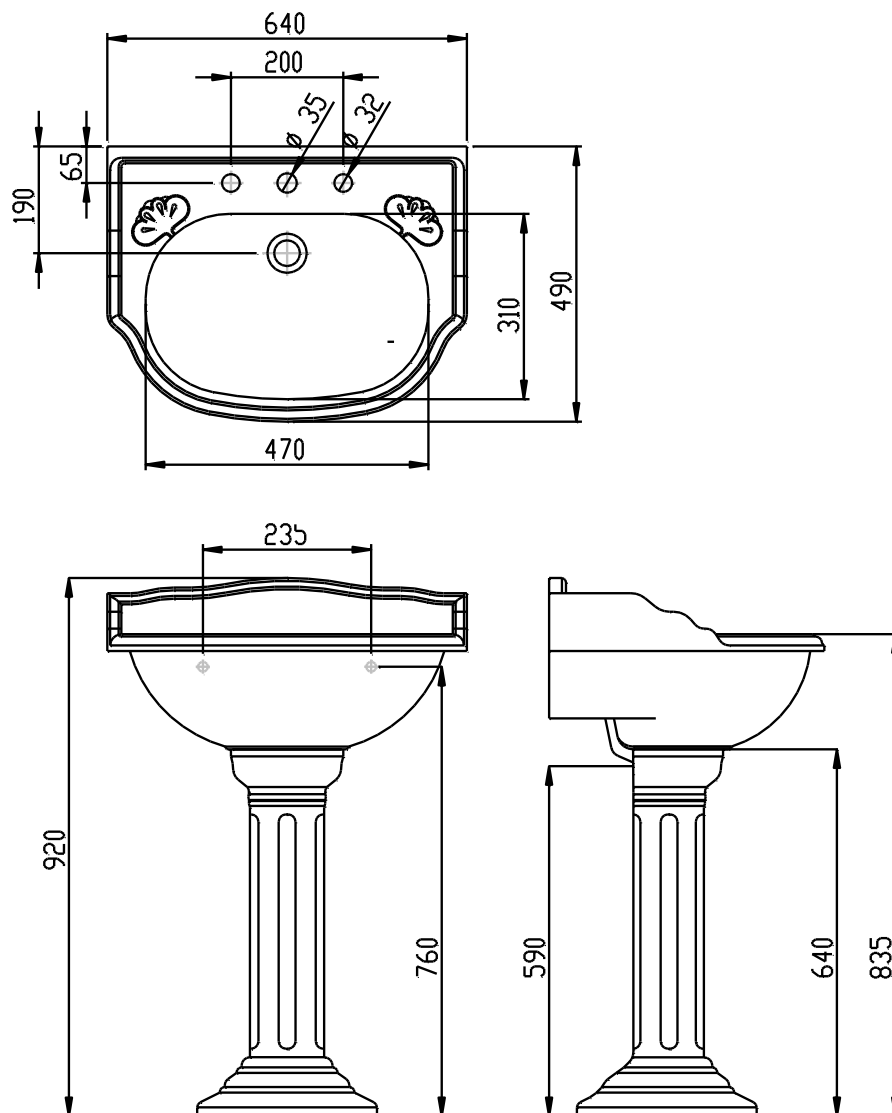

Belgravia 635mm Basin (2 or 3 Tap Hole)
with Fluted Full Pedestal

Silverdale Ltd
Silverdale Road,
Newcastle Under Lyme,
Staffordshire,
ST5 6EH.

Telephone: 01782 717 175 Facsimile: 01782 717 166

Email: sales@silverdalebathrooms.co.uk