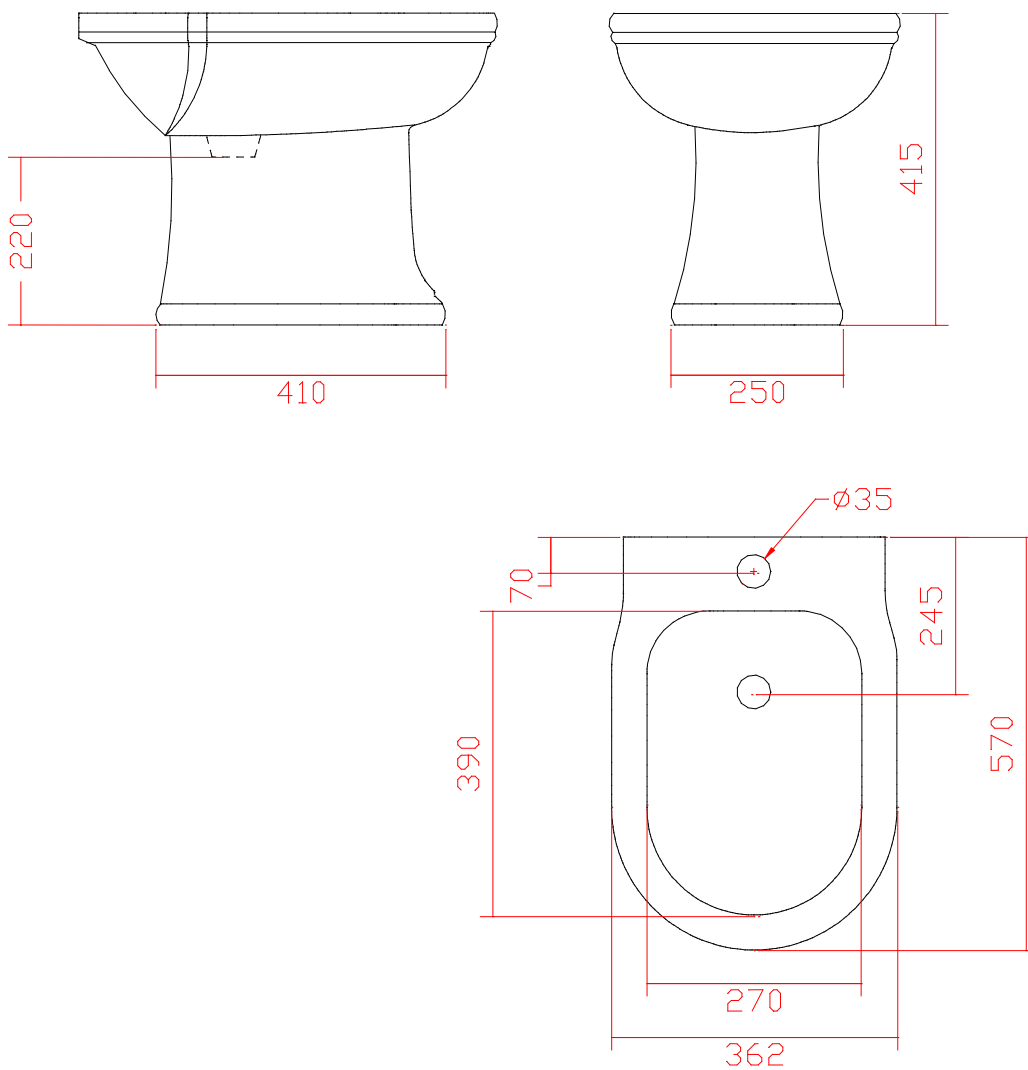

Loxley Bidet (1 Tap)

Silverdale Ltd
Silverdale Road,
Newcastle Under Lyme,
Staffordshire,
ST5 6EH.

Telephone: 01782 717 175 Facsimile: 01782 717 166

Email: sales@silverdalebathrooms.co.uk

www.silverdalebathrooms.co.uk