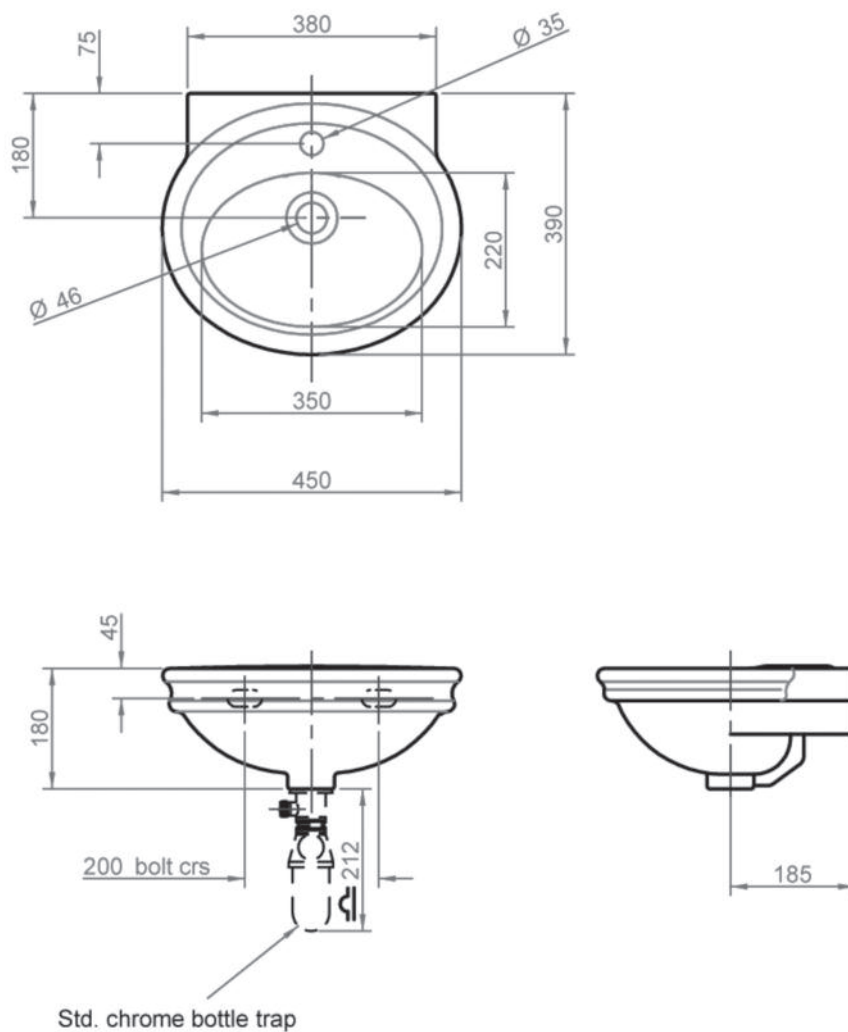

Cloakroom Basin with Bottletrap (1 Tap Hole)

Note: This basin does not have screwholes

Silverdale Bathrooms

Silverdale Road, Newcastle Under Lyme, Staffordshire, ST5 6EL

Telephone: 01782 717175 Facsimile: 01782 717166