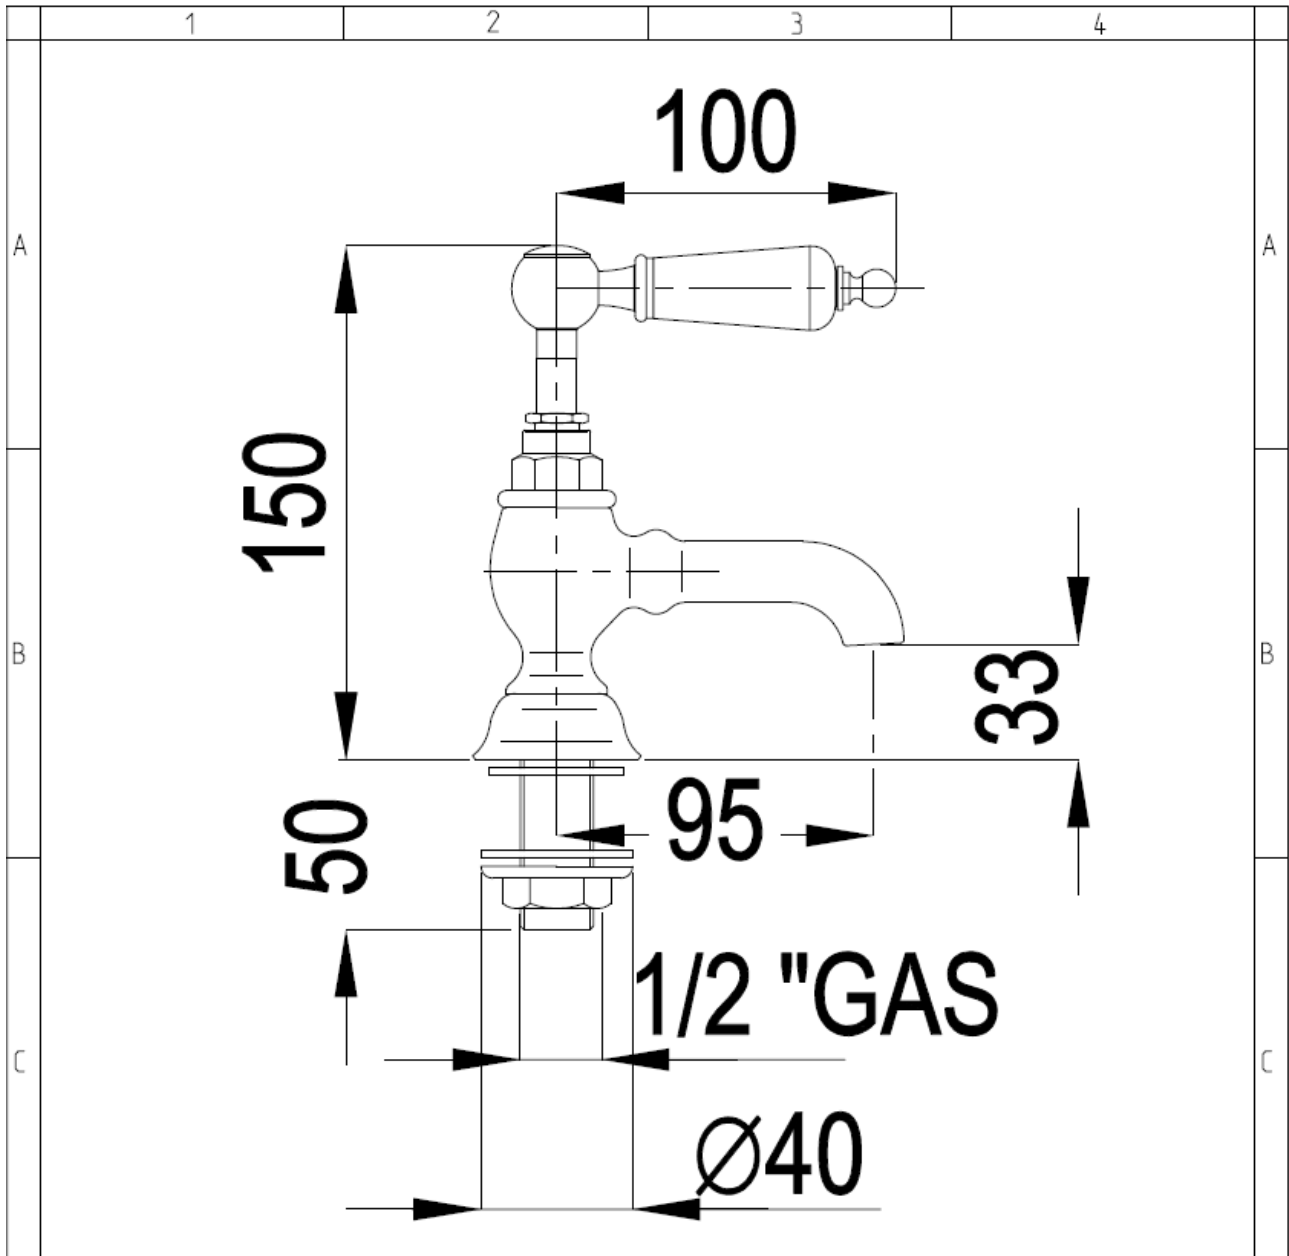

Berkeley Basin Pillar Taps

Silverdale Ltd  
Silverdale Road,  
Newcastle Under Lyme,  
Staffordshire,  
ST5 6EH.

Telephone: 01782 717 175 Facsimile: 01782 717 166

Email: [sales@silverdalebathrooms.co.uk](mailto:sales@silverdalebathrooms.co.uk)