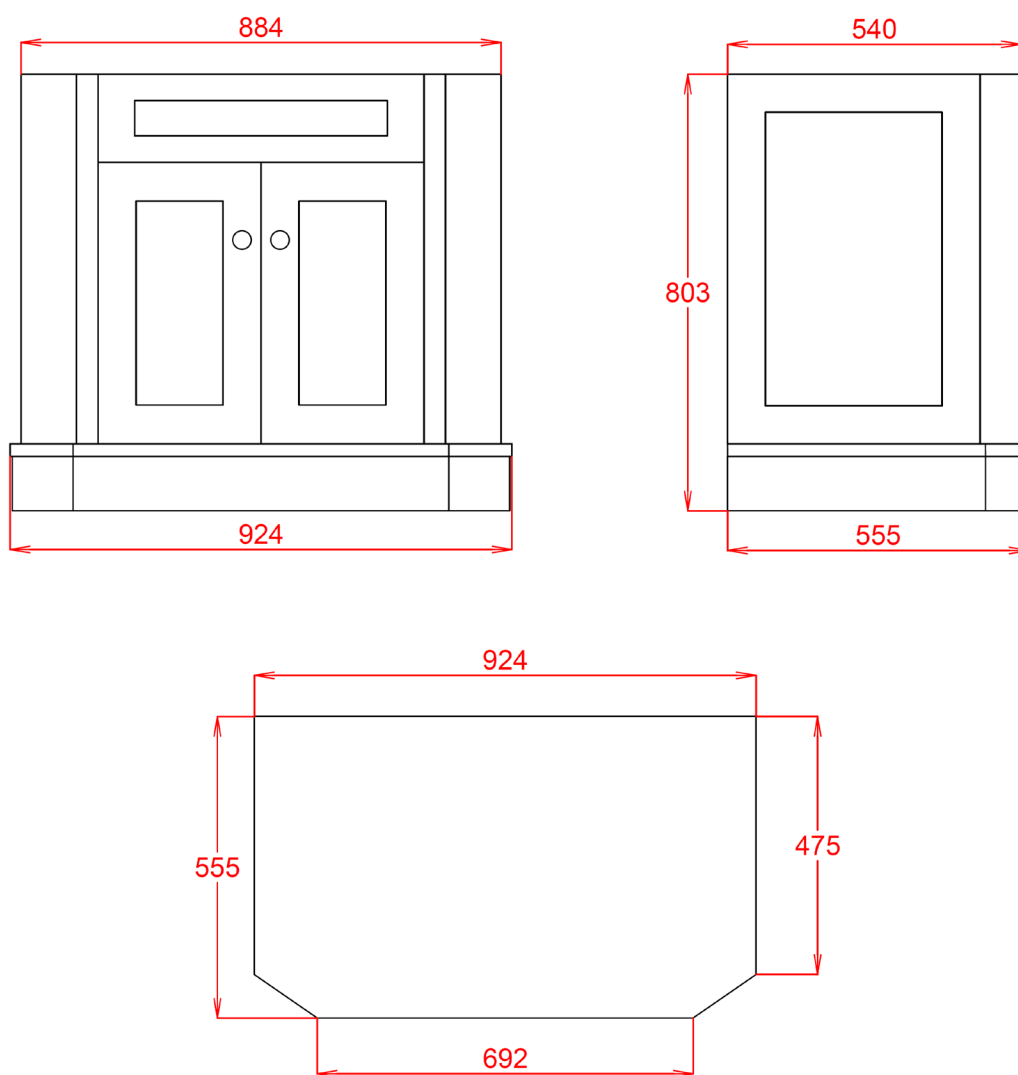

Empire 920 Cabinet

Silverdale Ltd
Silverdale Road,
Newcastle Under Lyme,
Staffordshire,
ST5 6EH.

Telephone: 01782 717 175 Facsimile: 01782 717 166

Email: sales@silverdalebathrooms.co.uk

www.silverdalebathrooms.co.uk