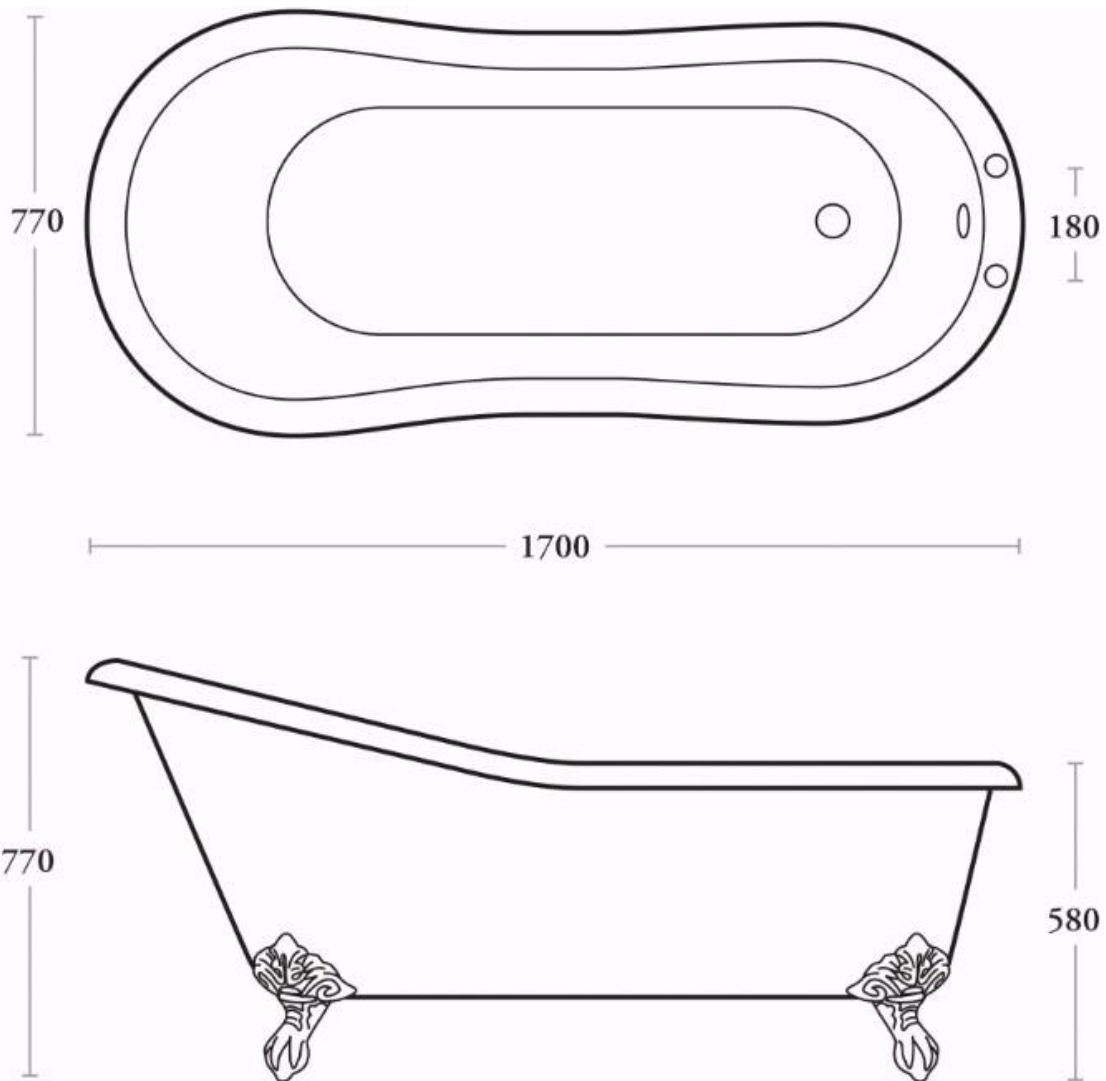

Ginevra 1700 Cast Iron Bath

Silverdale Ltd
Silverdale Road,
Newcastle Under Lyme,
Staffordshire,
ST5 6EH.

Telephone: 01782 717 175 Facsimile: 01782 717 166

Email: sales@silverdalebathrooms.co.uk

www.silverdalebathrooms.co.uk