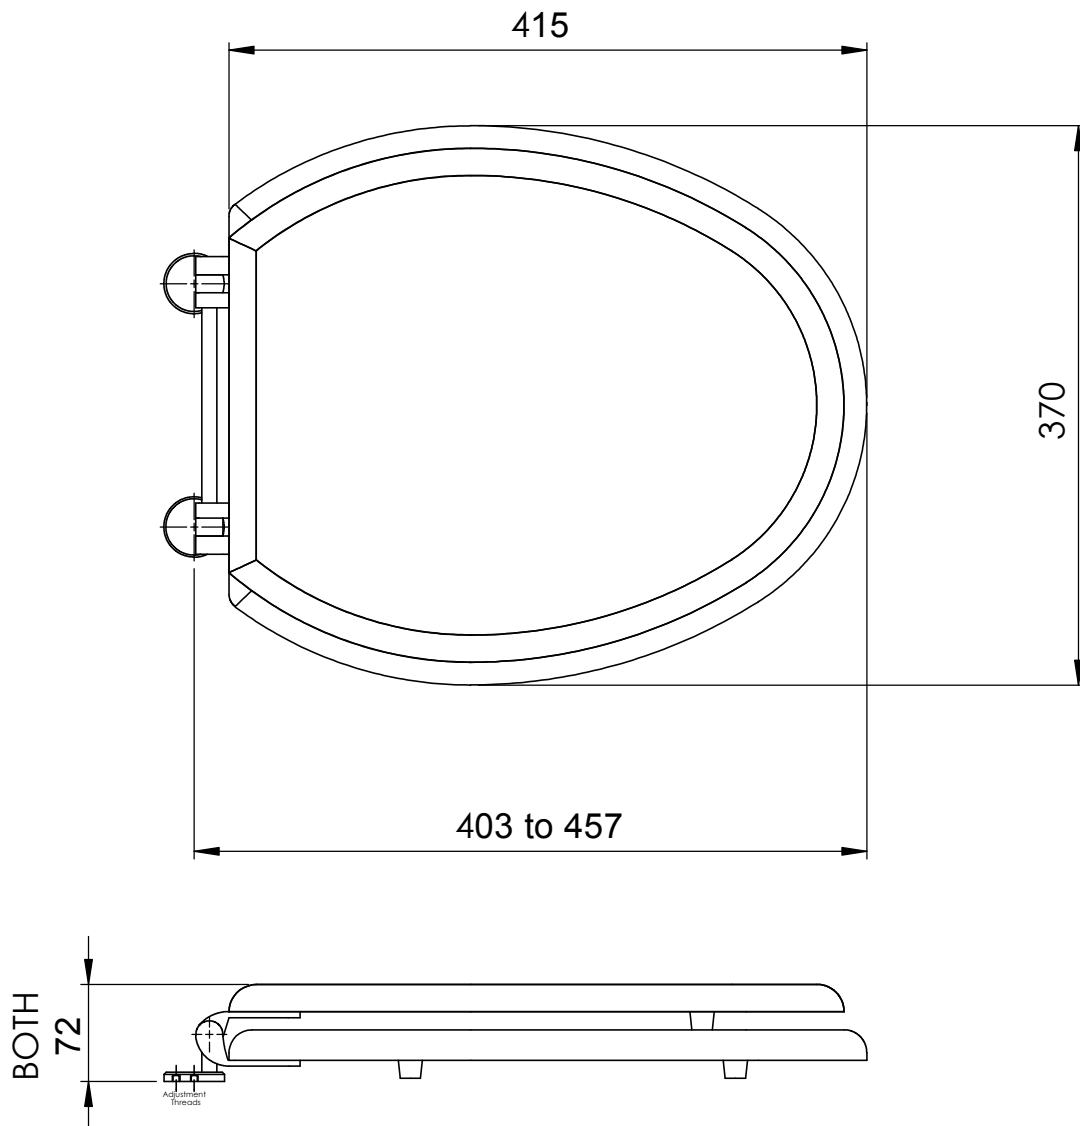

Silverdale (Bathrooms) LTD.,
Silverdale Road,
Newcastle-Under-Lyme,
STAFFORDSHIRE.
ST5 6EL
Tel: 01782 71 71 75
Fax: 01782 71 71 66
e-mail: sales@silverdalebathrooms.co.uk

TITLE: **VICTORIAN/BELGRAVIA/BALASANI
NOUVEAU/EMPIRE/CHARLBURY
CLOSE COUPLED TOILET SEAT**

DWG NO. **WDSEAT/CC/02-06-15**

A4

DRAWN BY: **CDT/SHC**

DATE: **02-06-2015**