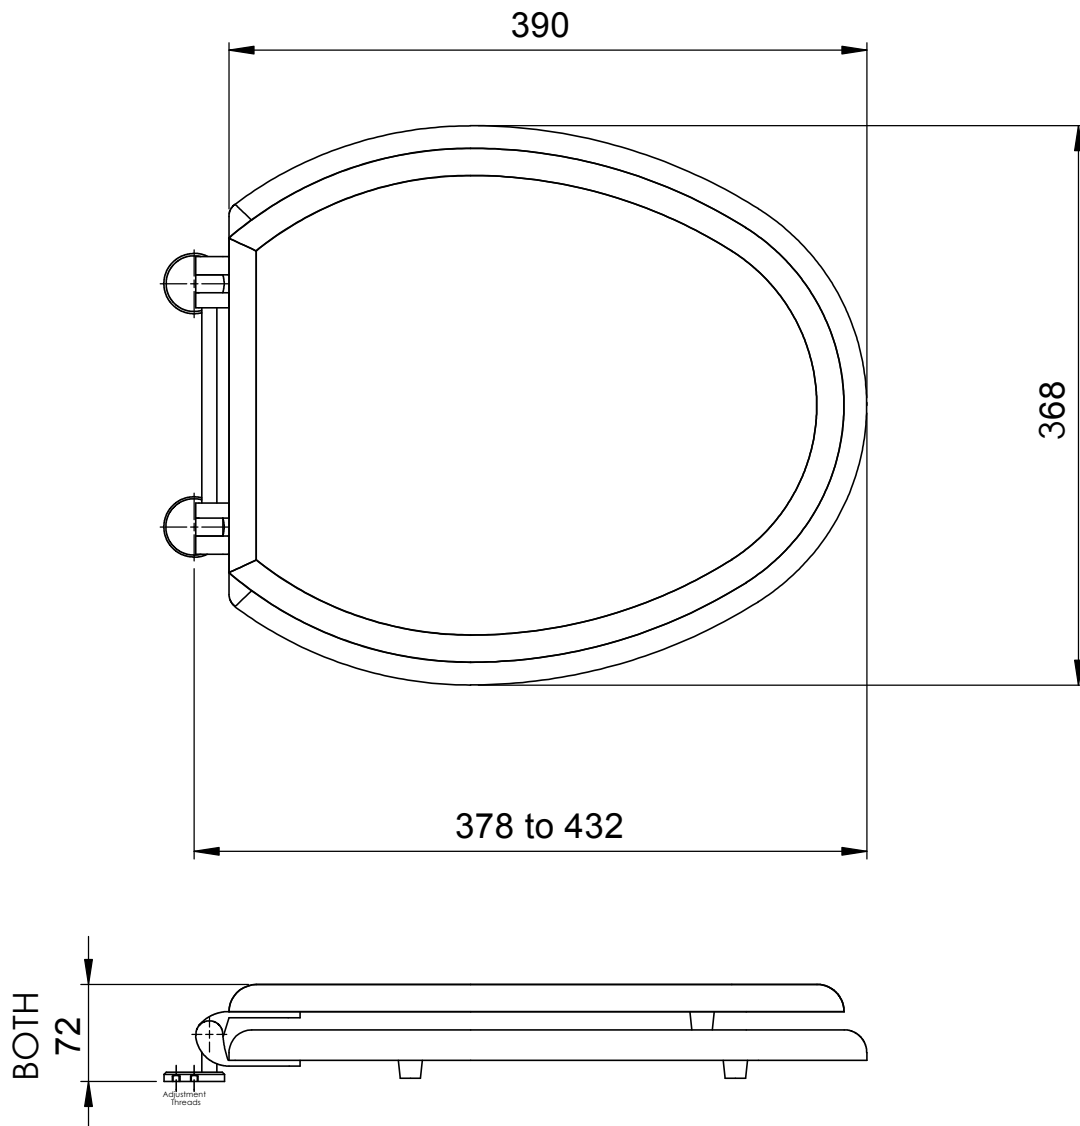

Silverdale (Bathrooms) LTD.,
Silverdale Road,
Newcastle-Under-Lyme,
STAFFORDSHIRE,
ST5 6EL
Tel: 01782 71 71 75
Fax: 01782 71 71 66
e-mail: sales@silverdalebathrooms.co.uk

TITLE: VICTORIAN/BELGRAVIA/BALASANI
NOUVEAU/EMPIRE/CHARLBURY
HIGH LEVEL/LOW LEVEL TOILET SEAT

DWG NO. WDSEAT/LL/02-06-15

A4

DRAWN BY: CDT/SHC

DATE: 02-06-2015