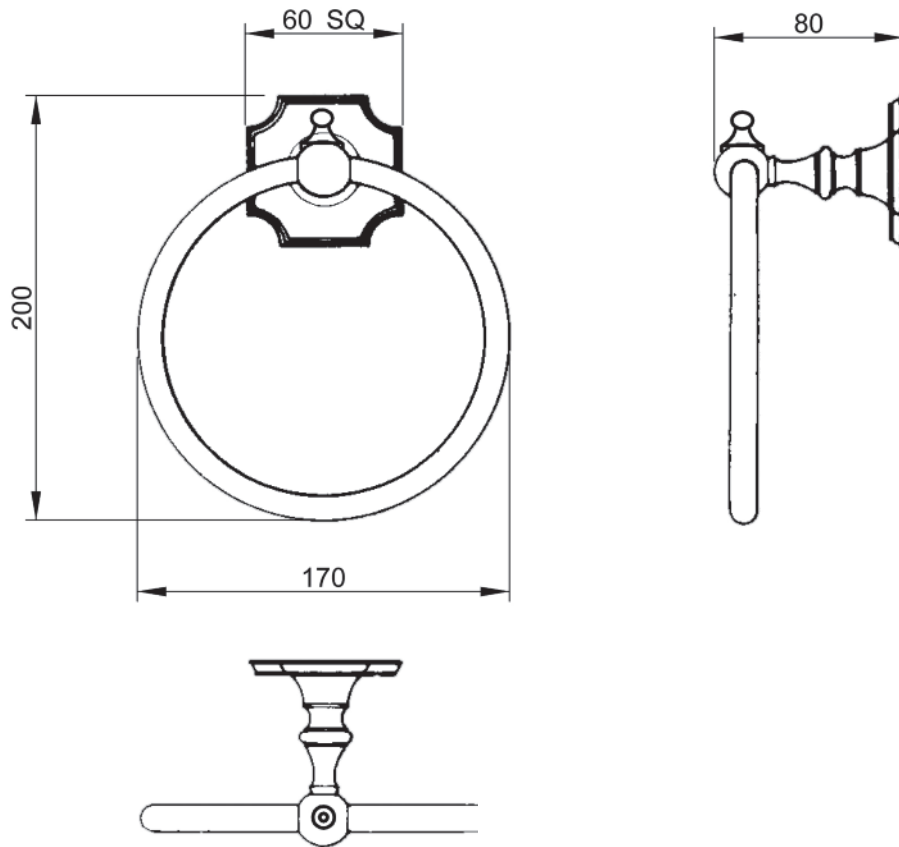

Victorian Towel Ring

file ref. santwlrng.dft
issue level 1
08/99

Silverdale Ltd
Silverdale Road,
Newcastle Under Lyme,
Staffordshire,
ST5 6EH.
Telephone: 01782 717 175 Facsimile: 01782 717 166
Email: sales@silverdalebathrooms.co.uk
www.silverdalebathrooms.co.uk