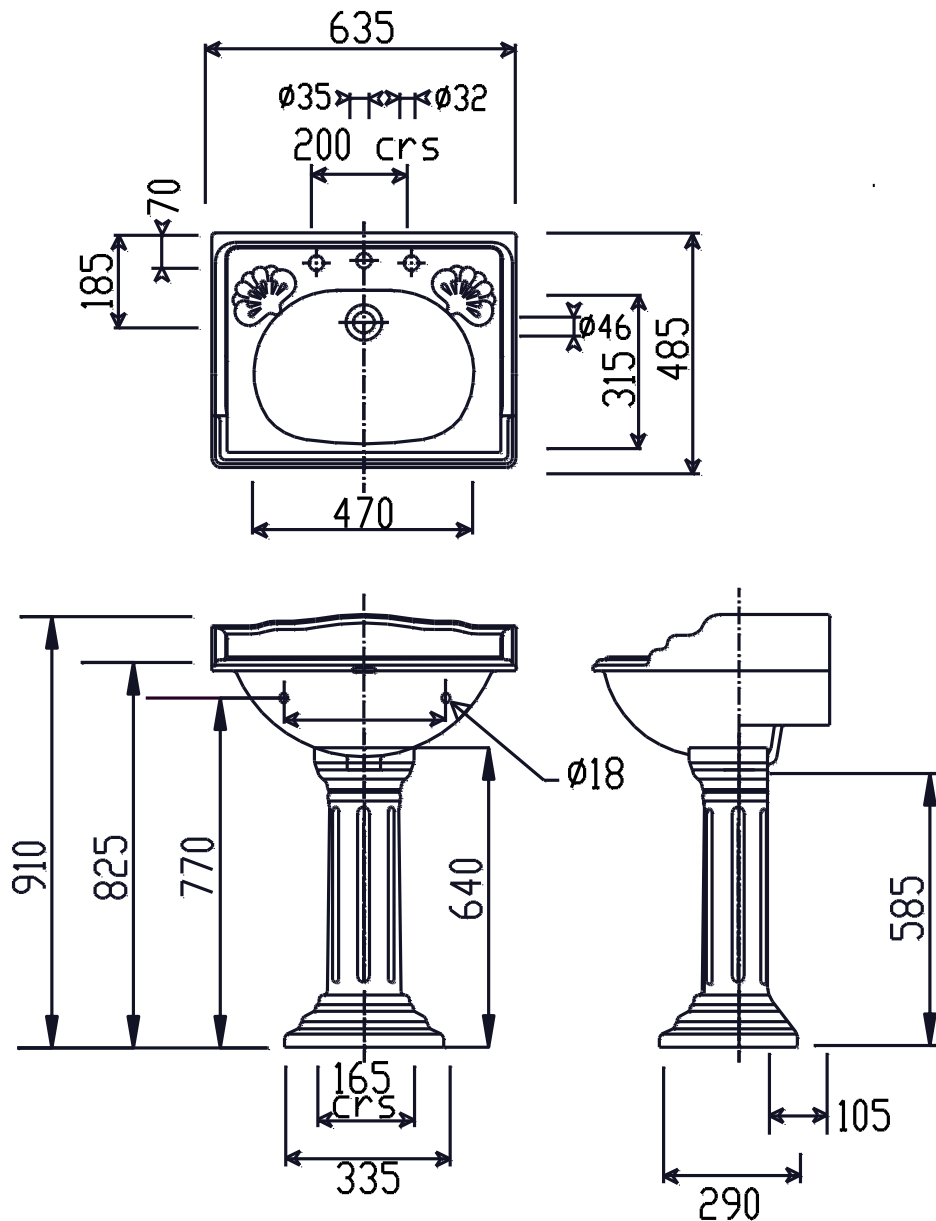

Victorian 635mm Basin (2 or 3 Tap Hole)  
Pedestal available in fluted and unfluted design

Silverdale Ltd  
Silverdale Road,  
Newcastle Under Lyme,  
Staffordshire,  
ST5 6EH.

Telephone: 01782 717 175 Facsimile: 01782 717 166