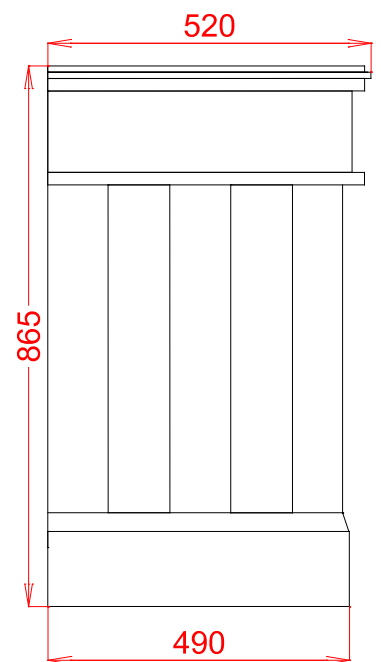

Victorian 1400mm Cabinet

Silverdale Ltd  
Silverdale Road,  
Newcastle Under Lyme,  
Staffordshire,  
ST5 6EH.

Telephone: 01782 717 175 Facsimile: 01782 717 166

Email: [sales@silverdalebathrooms.co.uk](mailto:sales@silverdalebathrooms.co.uk)