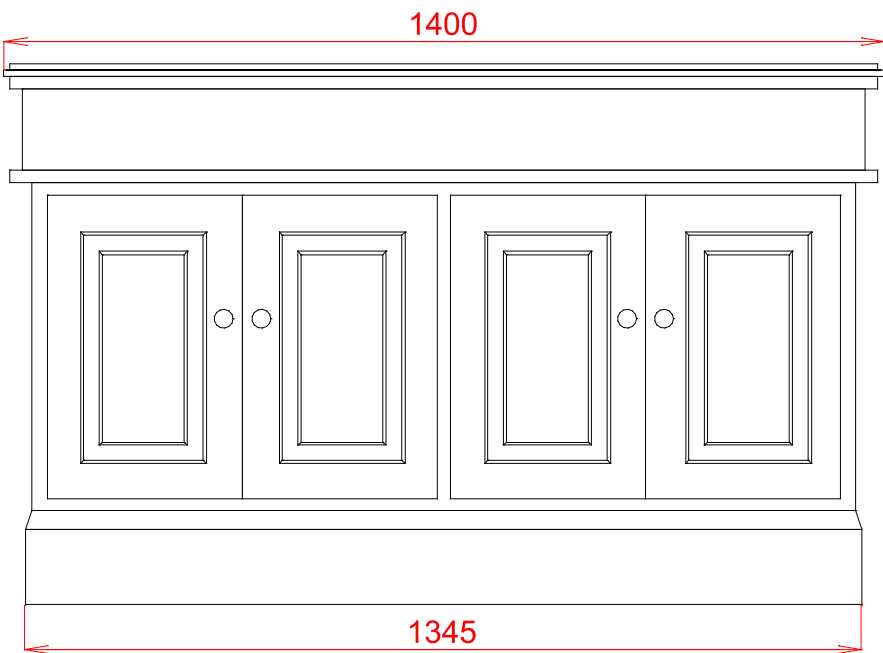

Victorian 1400mm Cabinet

Silverdale Ltd  
Silverdale Road,  
Newcastle Under Lyme,  
Staffordshire,  
ST5 6EH.

Telephone: 01782 717 175 Facsimile: 01782 717 166

Email: [sales@silverdalebathrooms.co.uk](mailto:sales@silverdalebathrooms.co.uk)