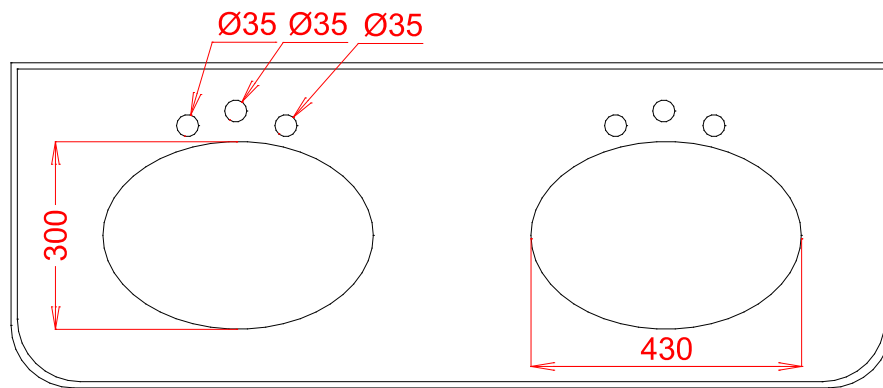

Victorian 1400mm Cabinet

Silverdale Ltd  
Silverdale Road,  
Newcastle Under Lyme,  
Staffordshire,  
ST5 6EH.

Telephone: 01782 717 175 Facsimile: 01782 717 166

Email: [sales@silverdalebathrooms.co.uk](mailto:sales@silverdalebathrooms.co.uk)