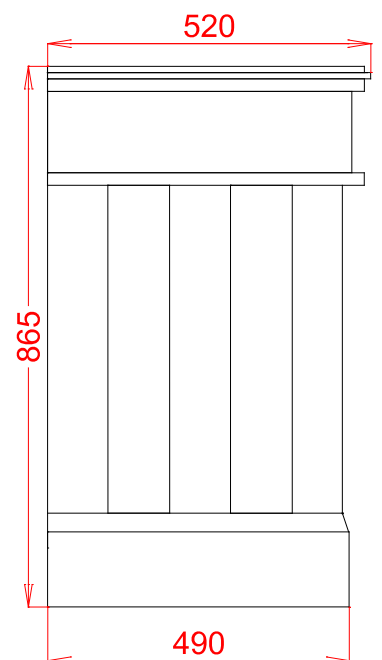

Victorian 1400mm Cabinet

Silverdale Ltd
Silverdale Road,
Newcastle Under Lyme,
Staffordshire,
ST5 6EH.

Telephone: 01782 717 175 Facsimile: 01782 717 166

Email: sales@silverdalebathrooms.co.uk

www.silverdalebathrooms.co.uk