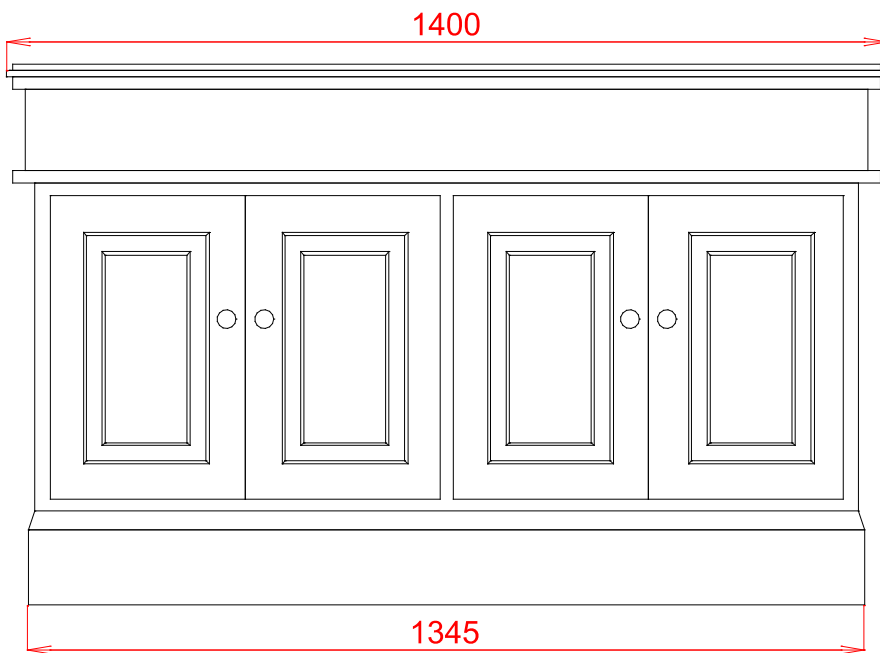

Victorian 1400mm Cabinet

Silverdale Ltd
Silverdale Road,
Newcastle Under Lyme,
Staffordshire,
ST5 6EH.

Telephone: 01782 717 175 Facsimile: 01782 717 166

Email: sales@silverdalebathrooms.co.uk

www.silverdalebathrooms.co.uk