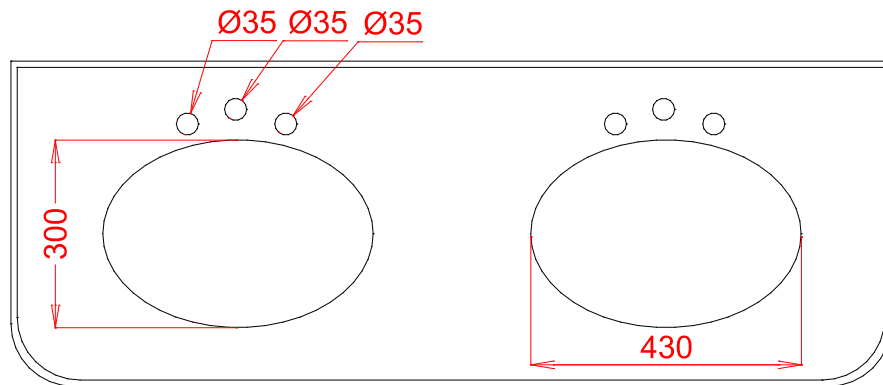

Victorian 1400mm Cabinet

Silverdale Ltd
Silverdale Road,
Newcastle Under Lyme,
Staffordshire,
ST5 6EH.

Telephone: 01782 717 175 Facsimile: 01782 717 166

Email: sales@silverdalebathrooms.co.uk

www.silverdalebathrooms.co.uk