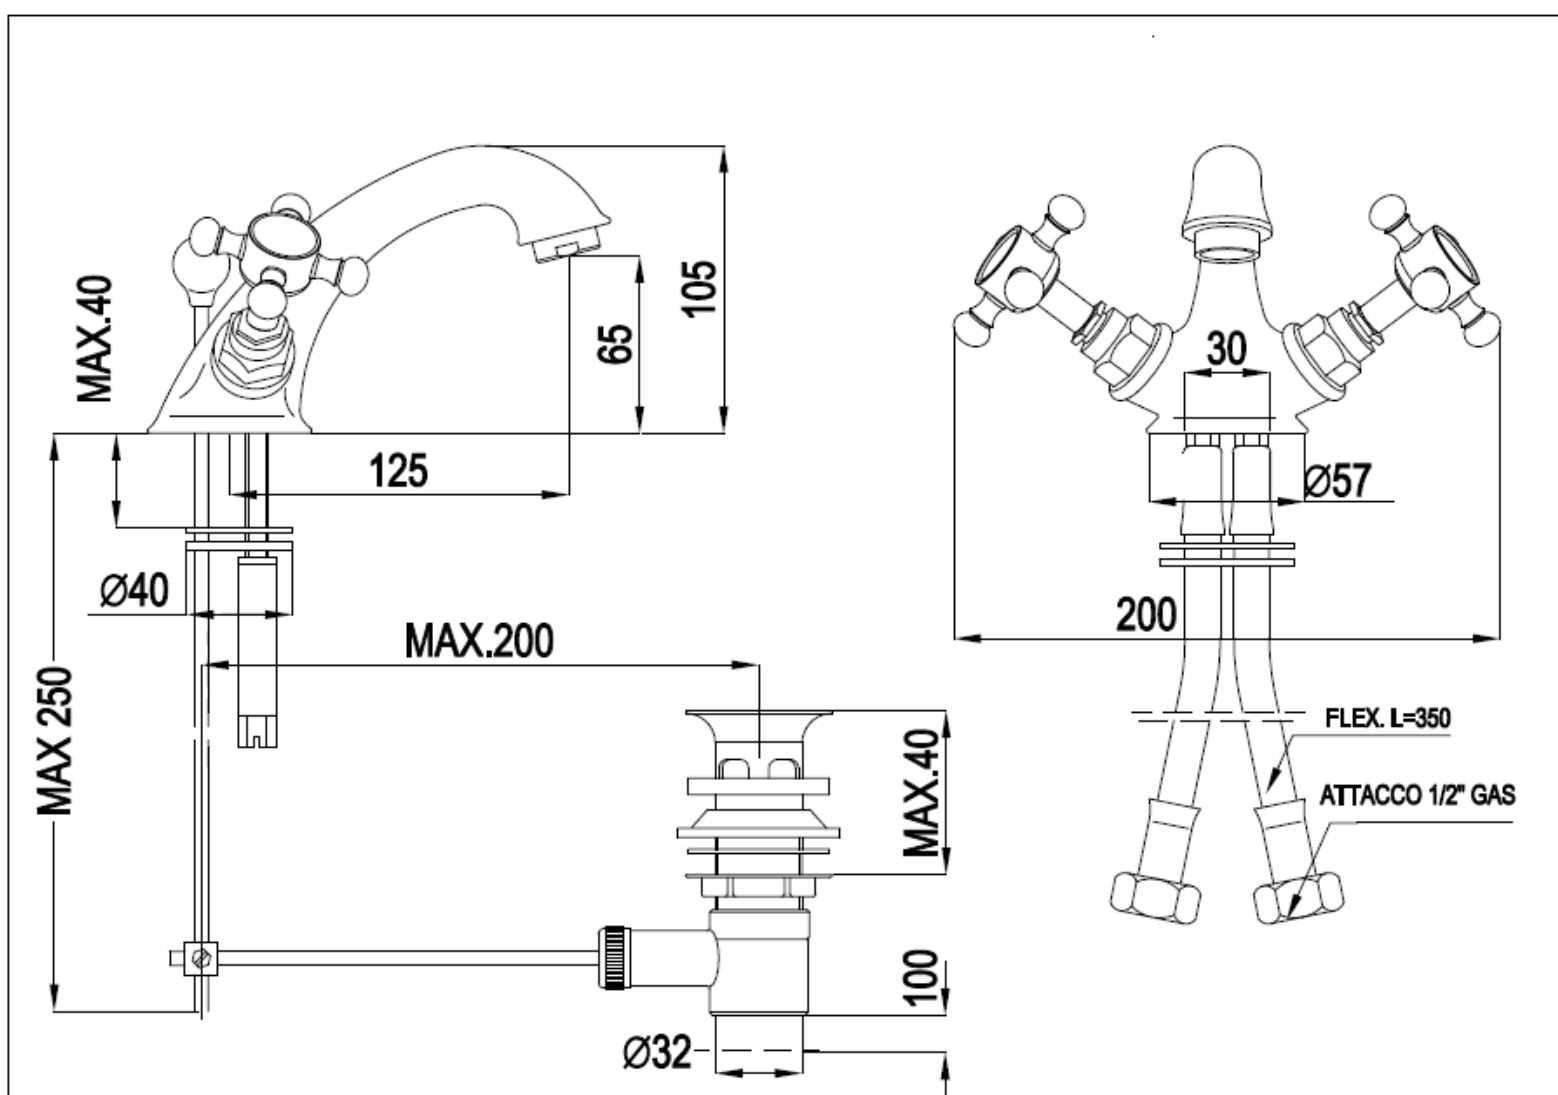

Victorian Basin Monobloc

Silverdale Ltd  
Silverdale Road,  
Newcastle Under Lyme,  
Staffordshire,  
ST5 6EH.  
Telephone: 01782 717 175 Facsimile: 01782 717 166  
Email: sales@silverdalebathrooms.co.uk  
www.silverdalebathrooms.co.uk