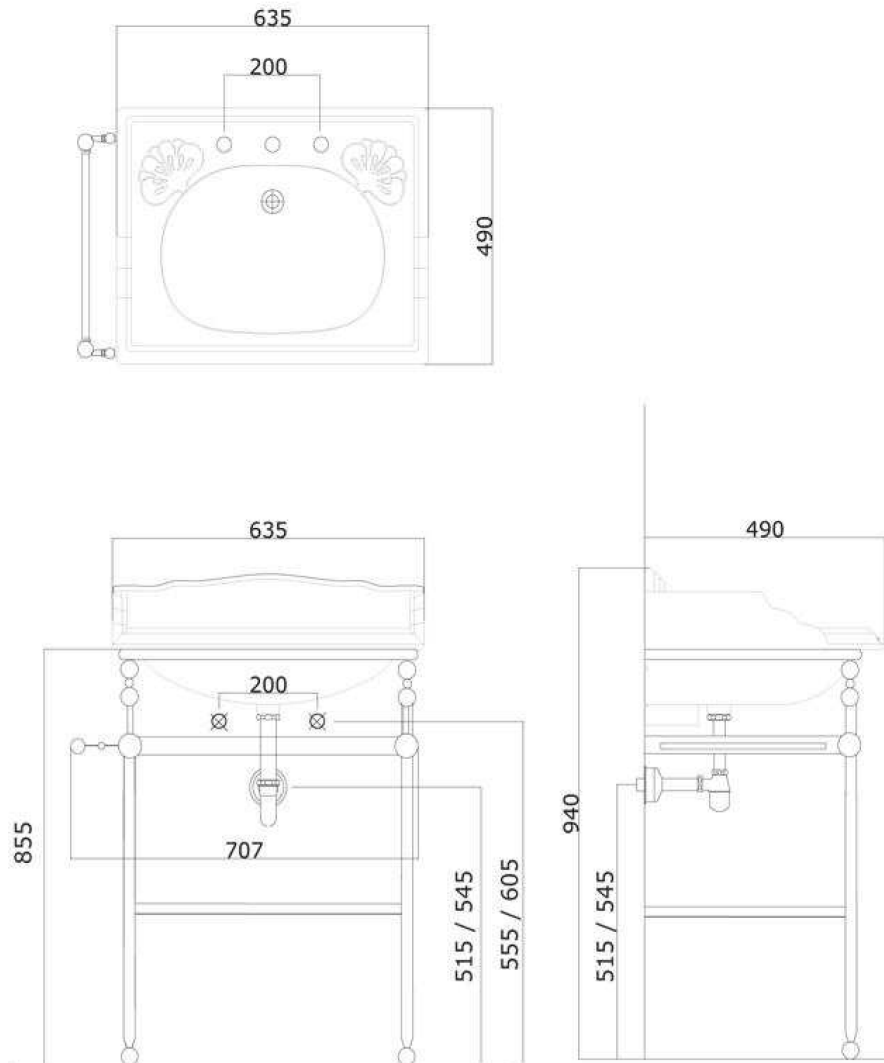

Victorian Basin Stand with 635 Basin

Silverdale Ltd  
Silverdale Road,  
Newcastle Under Lyme,  
Staffordshire,  
ST5 6EH.

Telephone: 01782 717 175 Facsimile: 01782 717 166

Email: [sales@silverdalebathrooms.co.uk](mailto:sales@silverdalebathrooms.co.uk)