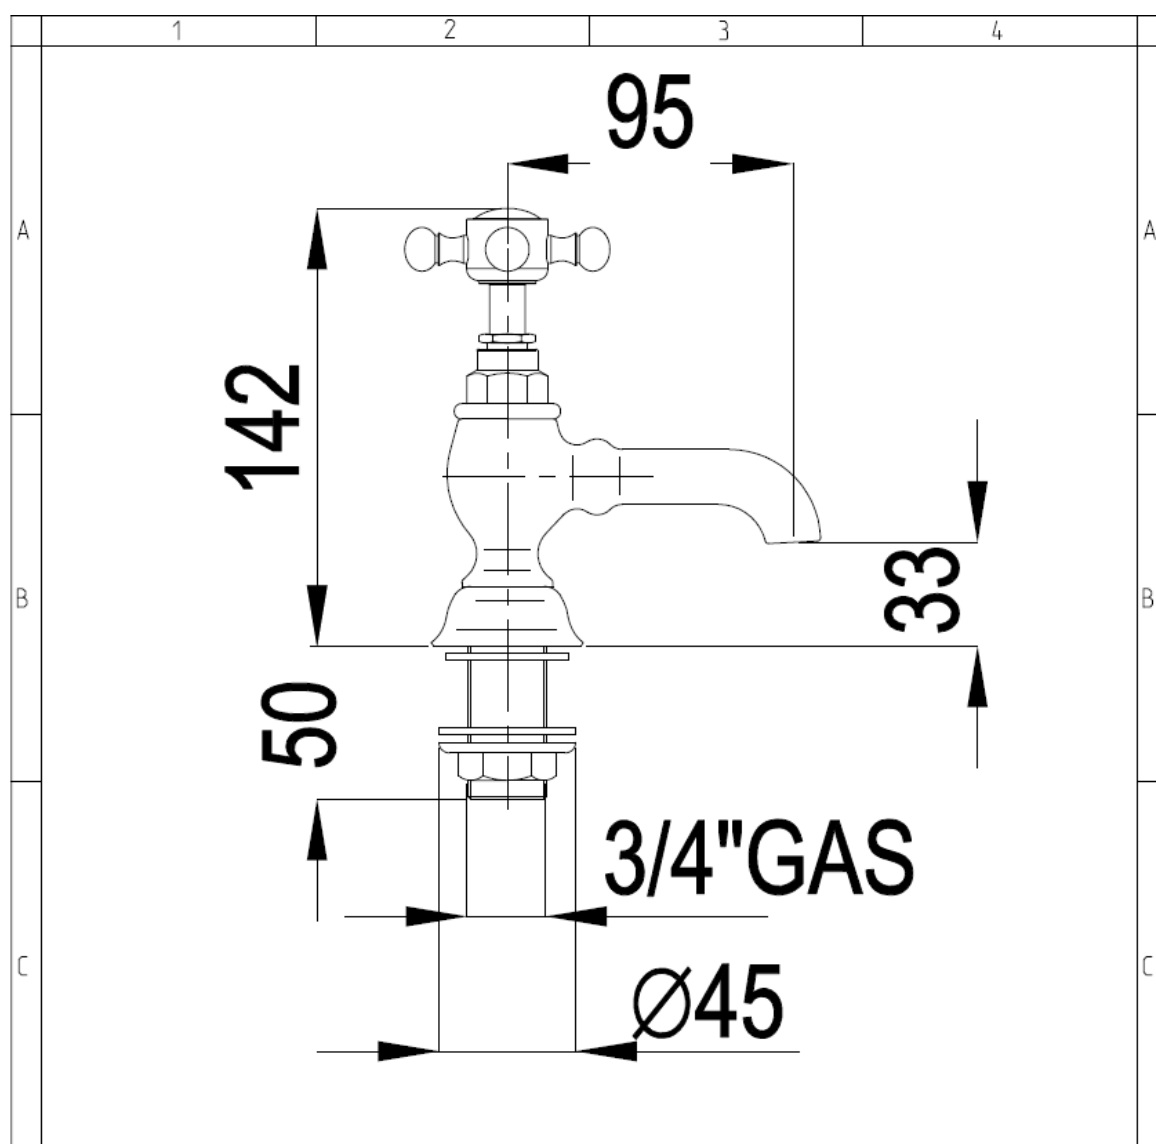

Victorian Bath Pillar Taps

Silverdale Ltd
Silverdale Road,
Newcastle Under Lyme,
Staffordshire,
ST5 6EH.
Telephone: 01782 717 175 Facsimile: 01782 717 166
Email: sales@silverdalebathrooms.co.uk
www.silverdalebathrooms.co.uk