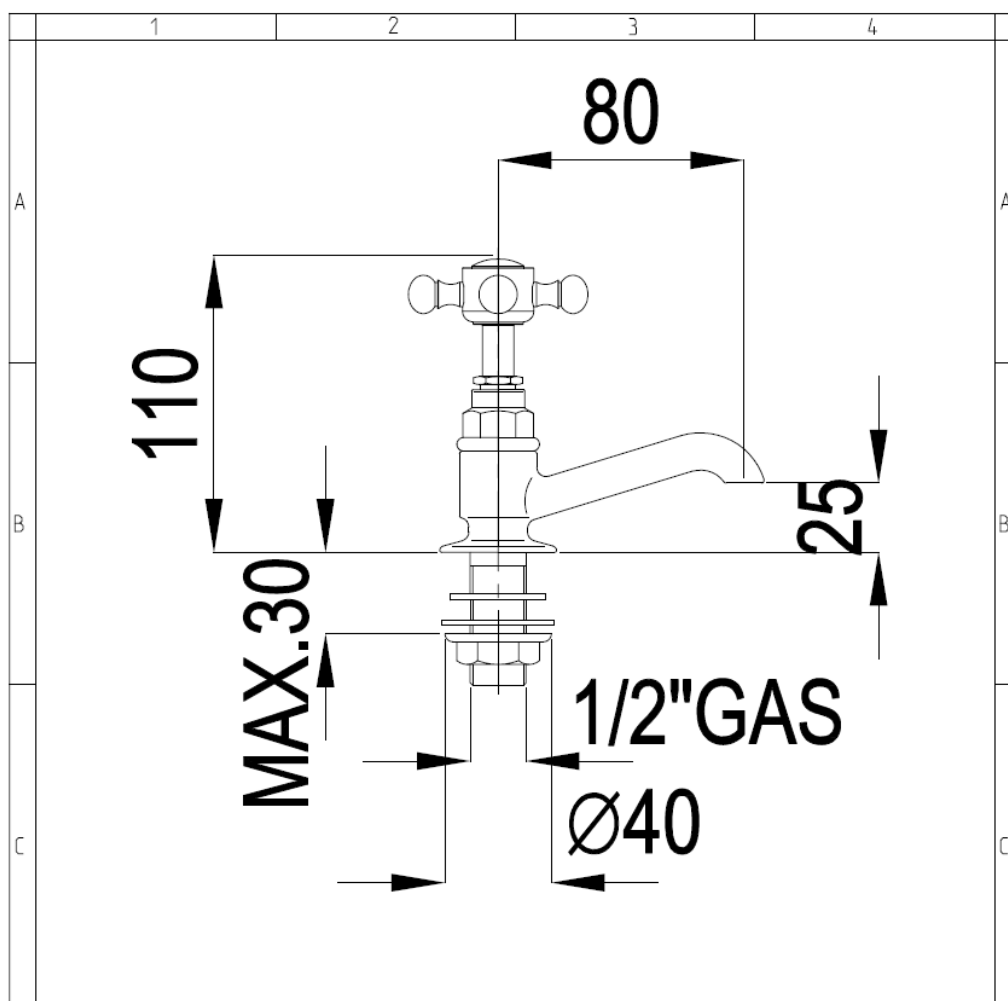

Victorian Cloakroom Basin Pillar Taps

Silverdale Ltd  
Silverdale Road,  
Newcastle Under Lyme,  
Staffordshire,  
ST5 6EH.

Telephone: 01782 717 175 Facsimile: 01782 717 166

Email: [sales@silverdalebathrooms.co.uk](mailto:sales@silverdalebathrooms.co.uk)