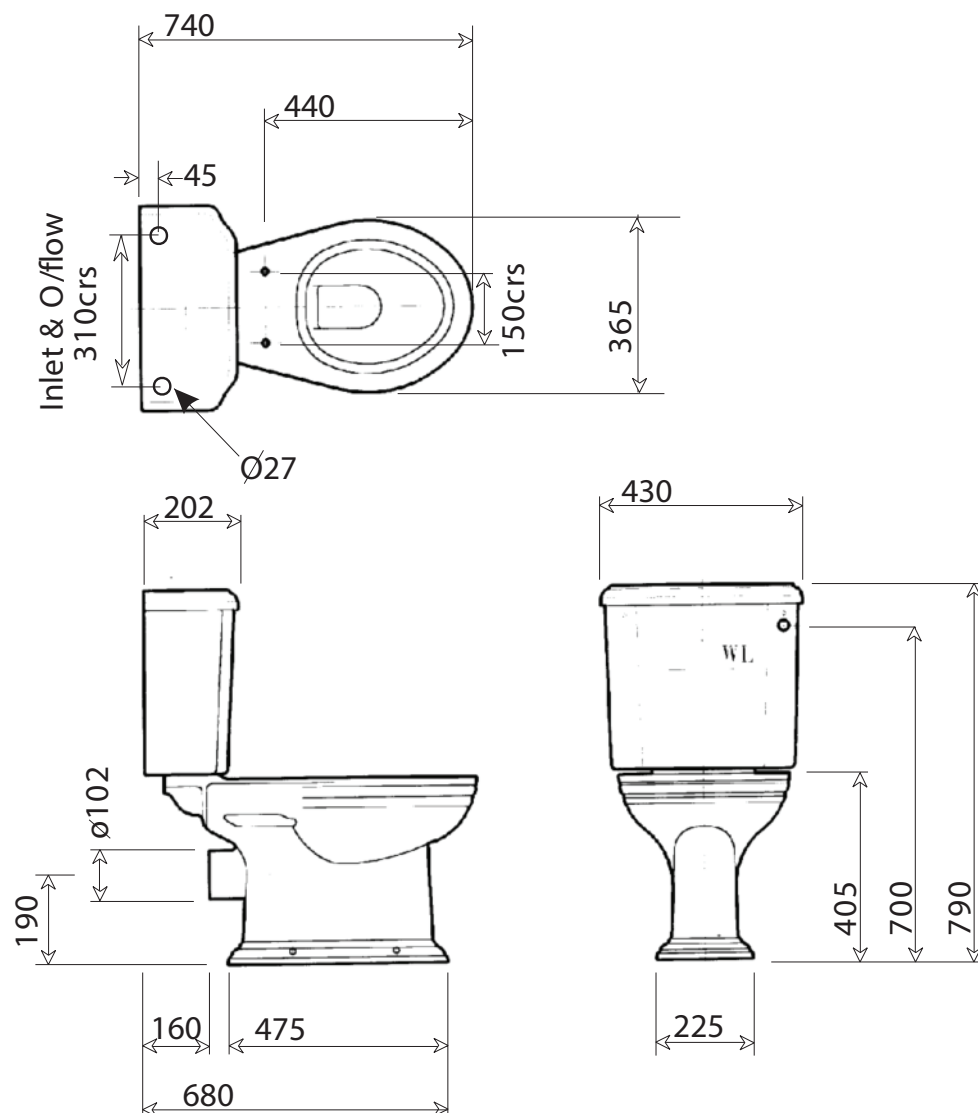

Victorian Close Coupled Closet & Cistern

**Silverdale Bathrooms**

Silverdale Road, Newcastle Under Lyme, Staffordshire, ST5 6EL.

Telephone: 01782 717175 Facsimile: 01782 717166

Email: sales@silverdalebathrooms.co.uk