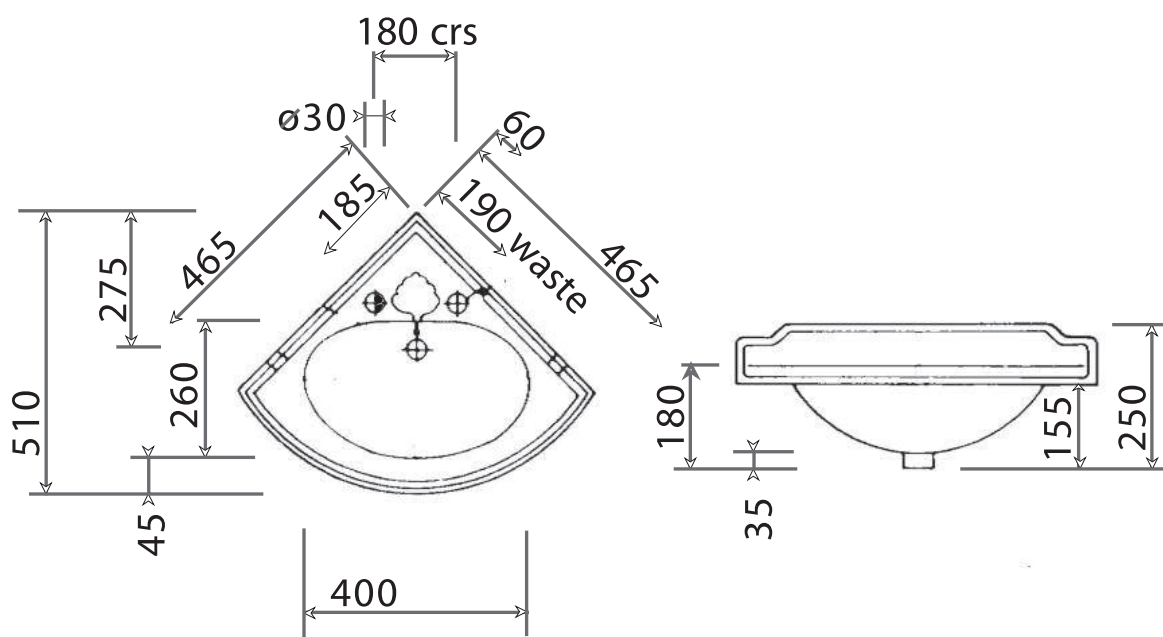

Victorian Corner basin

Overall width = 657mm

**Silverdale Bathrooms**

Silverdale Road, Newcastle Under Lyme, Staffordshire, ST5 6EL.

Telephone: 01782 717175 Facsimile: 01782 717166

Email: [sales@silverdalebathrooms.co.uk](mailto:sales@silverdalebathrooms.co.uk)