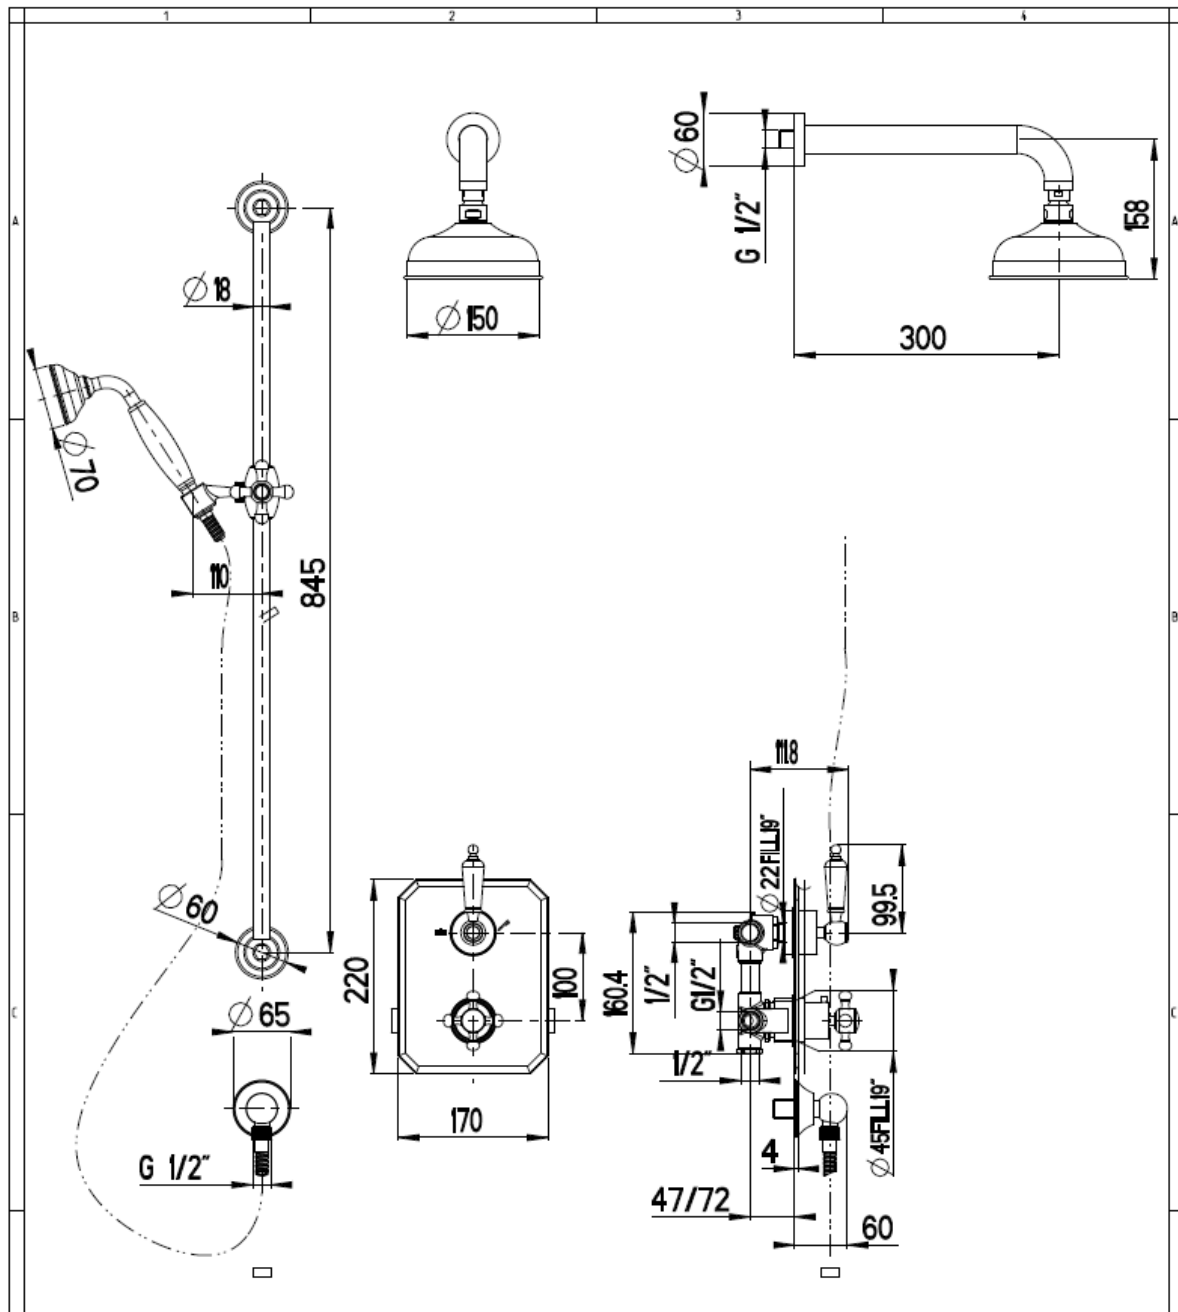

## Concealed Shower Set

Silverdale Ltd  
Silverdale Road,  
Newcastle Under Lyme,  
Staffordshire,  
ST5 6EH.

Telephone: 01782 717 175 Facsimile: 01782 717 166

Email: [sales@silverdalebathrooms.co.uk](mailto:sales@silverdalebathrooms.co.uk)