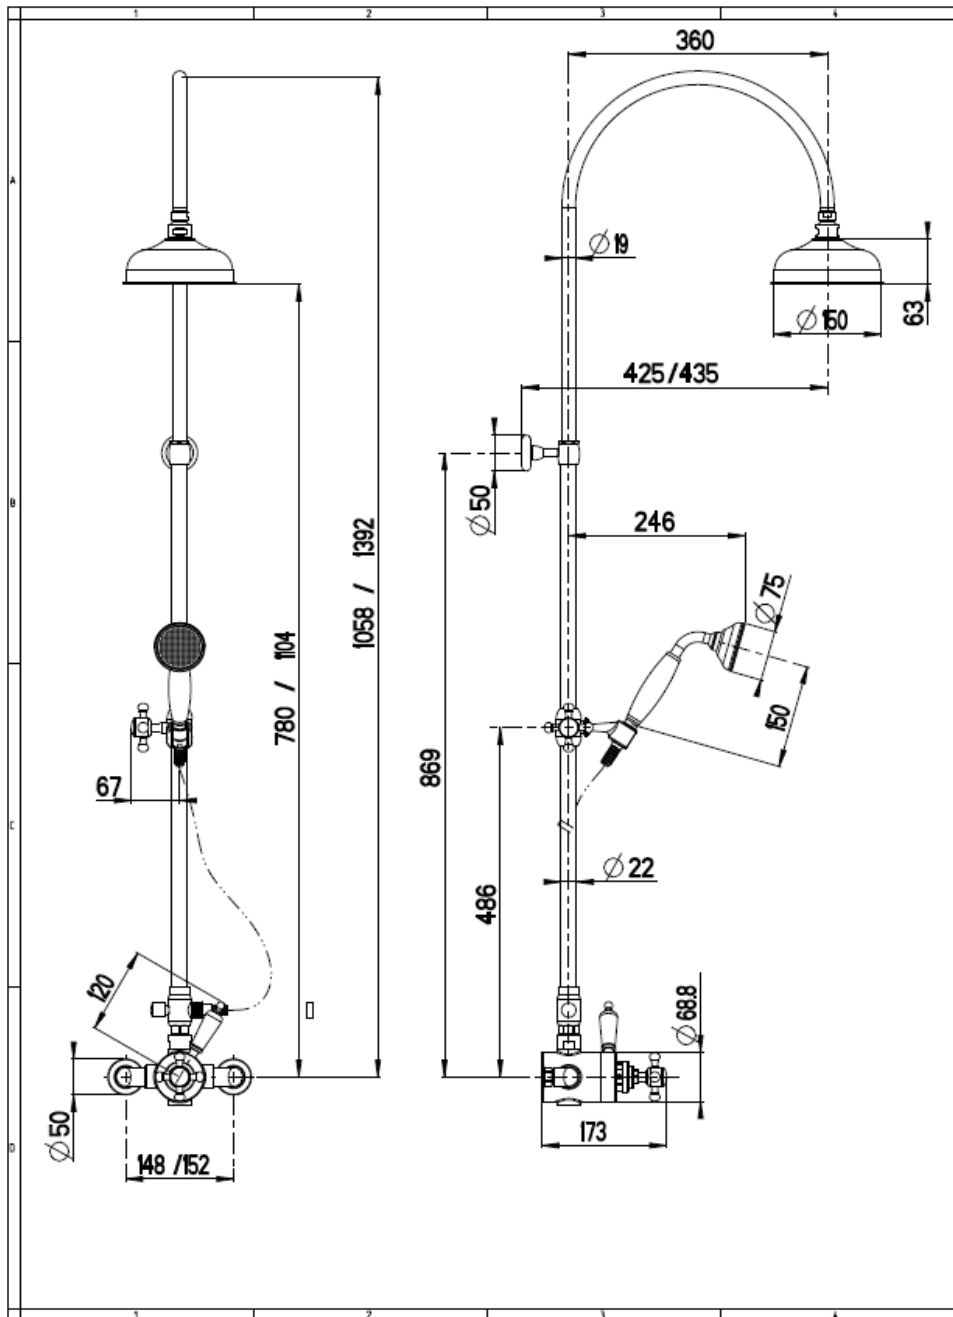

Exposed Shower Set

Silverdale Ltd
 Silverdale Road,
 Newcastle Under Lyme,
 Staffordshire,
 ST5 6EH.
 Telephone: 01782 717 175 Facsimile: 01782 717 166
 Email: sales@silverdalebathrooms.co.uk
www.silverdalebathrooms.co.uk